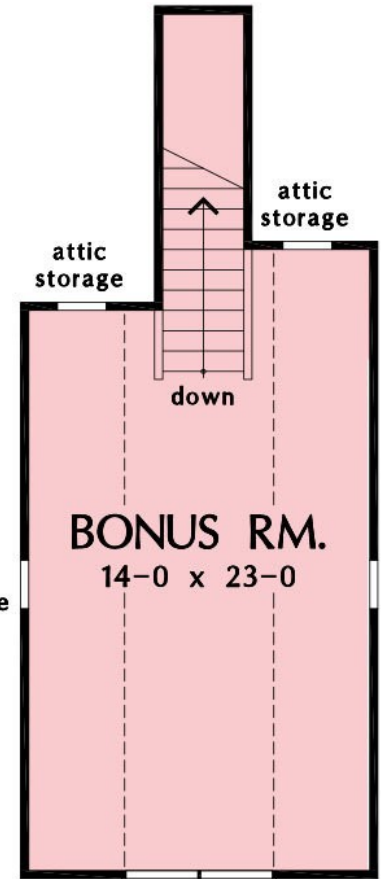

Abigail

Custom Built Homes By
BON TON BUILDERS, INC

(717) 637-4136

Abigail

BONUS ROOM
OPTIONAL BONUS ROOM SF - 397

TOTAL SF - 2304
 67'8" W X 63'6" D
MAIN LEVEL SF - 2304

NOTE: Although all illustrations and specification are believed correct at the time of publication, accuracy cannot be guaranteed. The right is reserved to make changes without notice or obligation. Room sizes are approximate.