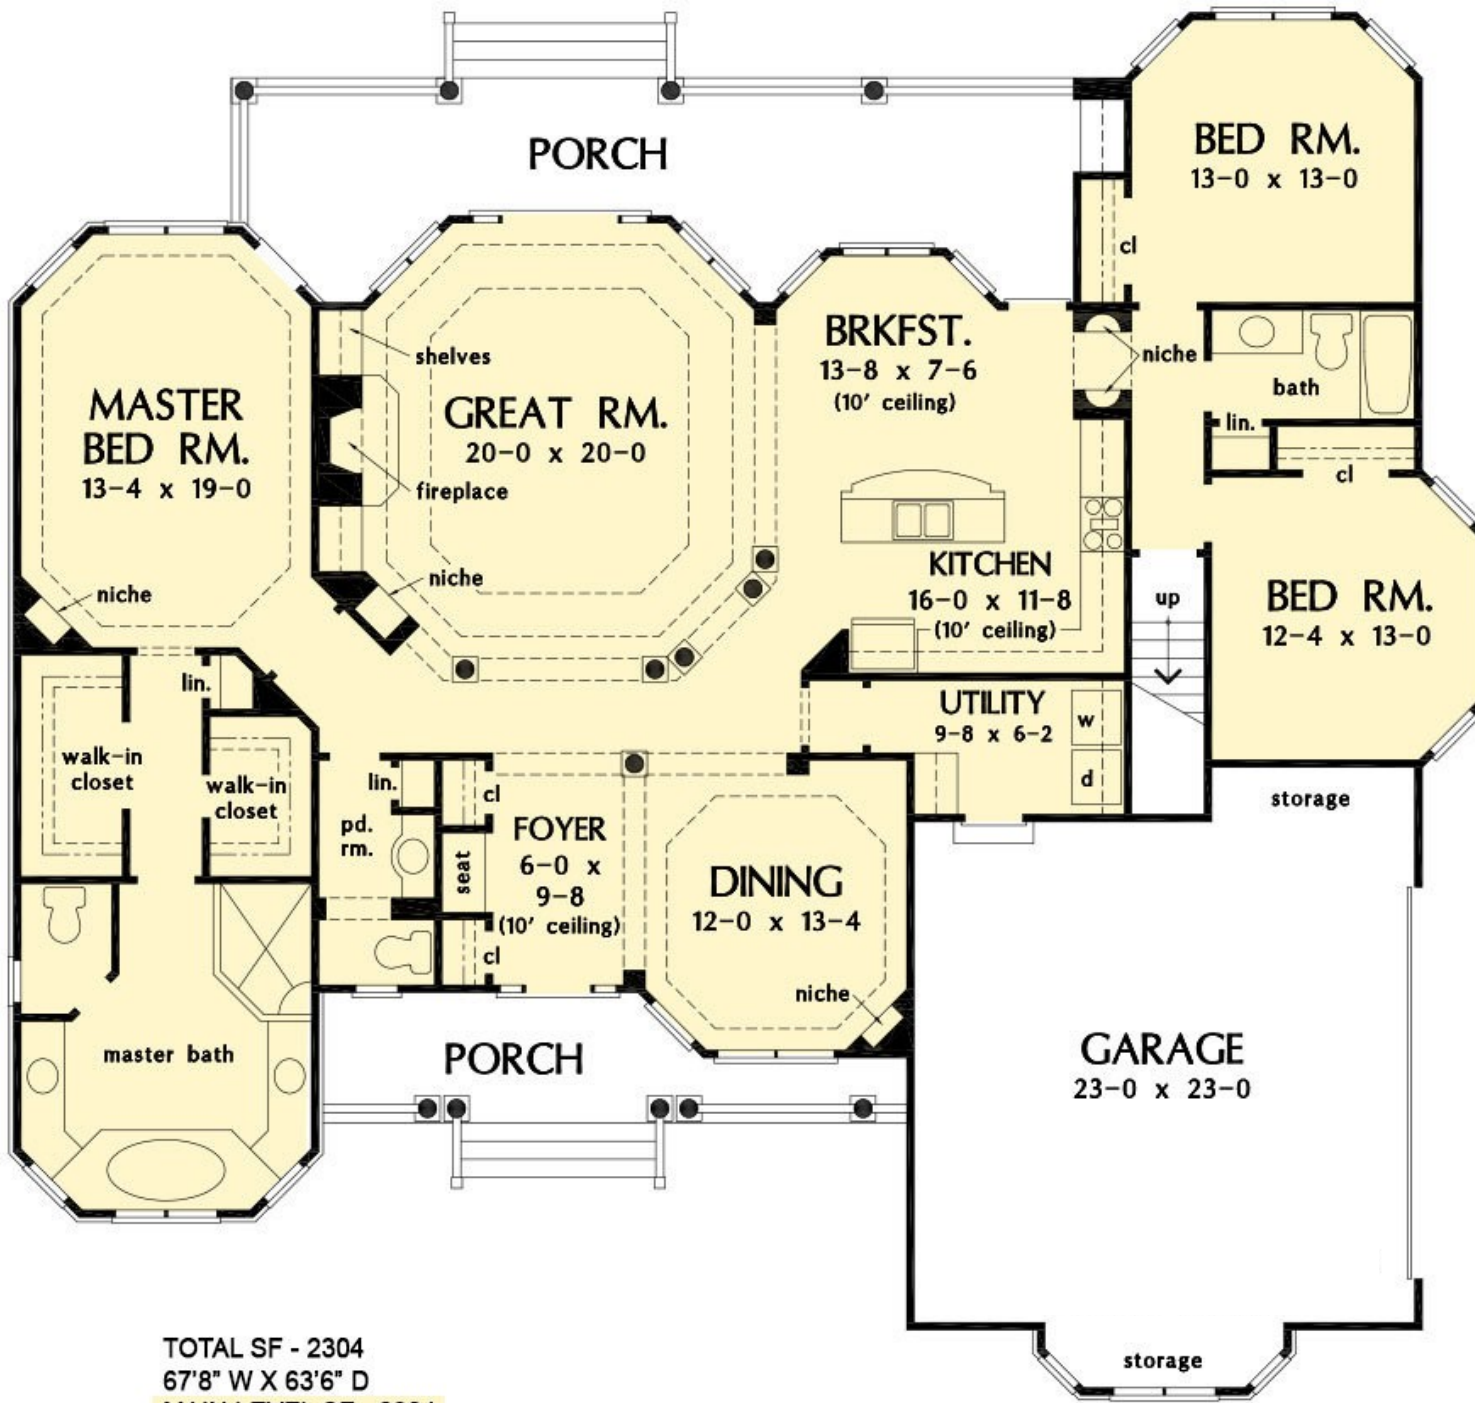

Abigail

Custom Built Homes By
BON TON BUILDERS, INC

(717) 637-4136

Abigail

BONUS ROOM
OPTIONAL BONUS ROOM SF - 397

TOTAL SF - 2304
 67'8" W X 63'6" D
MAIN LEVEL SF - 2304

NOTE: Although all illustrations and specification are believed correct at the time of publication, accuracy cannot be guaranteed. The right is reserved to make changes without notice or obligation. Room sizes are approximate.