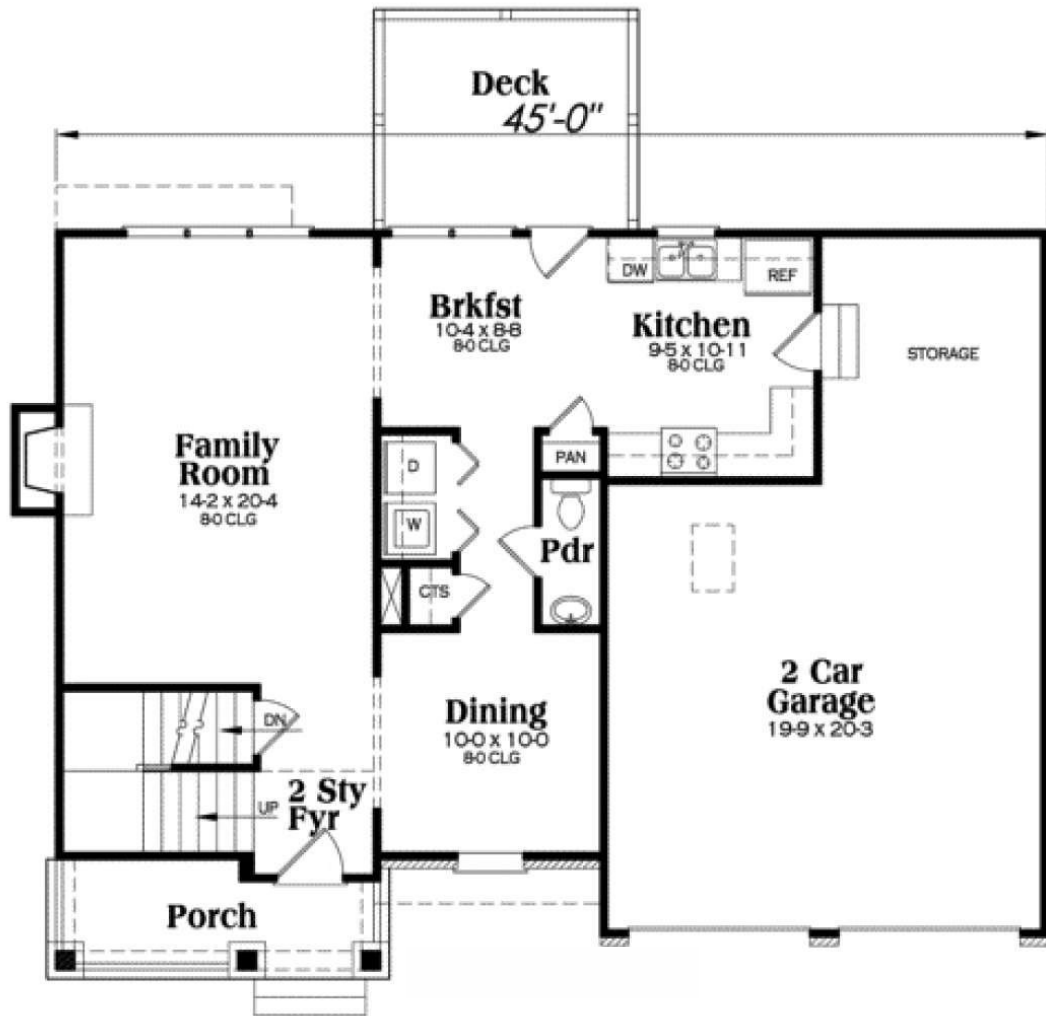

Alec

Custom Built Homes By
BON TON BUILDERS, INC

(717) 637-4136

Alec

1496 Total Living Area
831 Main Level
665 Upper Level
3 Bedrooms
2 Full Baths, 1 Half Bath
2 Car Garage
45' 0" W x 32' 0" D

NOTE: Although all illustrations and specification are believed correct at the time of publication, accuracy cannot be guaranteed. The right is reserved to make changes without notice or obligation. Room sizes are approximate.