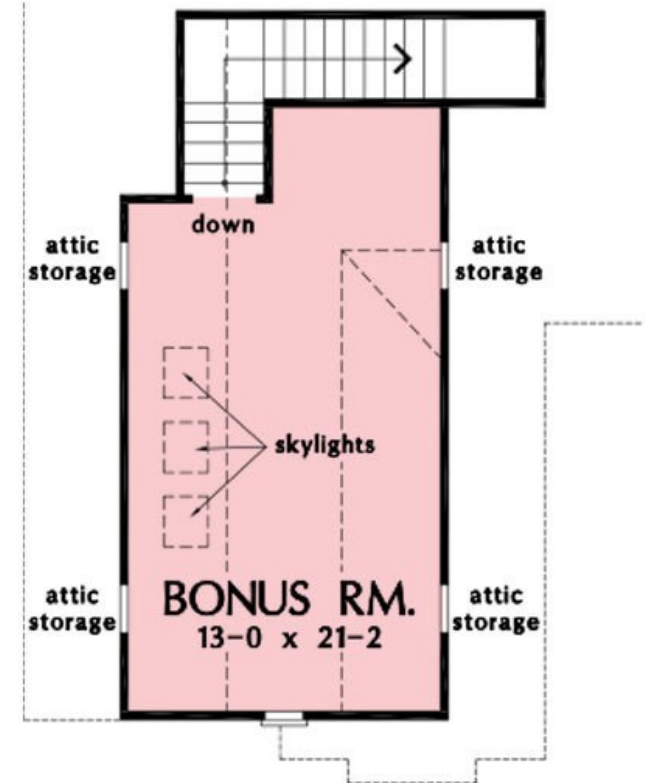

# Alfred

TOTAL SF - 2344  
 65'9" W X 65'7" D  
 MAIN LEVEL SF - 2344

**BONUS ROOM**  
**OPTIONAL BONUS ROOM SF - 324**

NOTE: Although all illustrations and specification are believed correct at the time of publication, accuracy cannot be guaranteed. The right is reserved to make changes without notice or obligation. Room sizes are approximate.