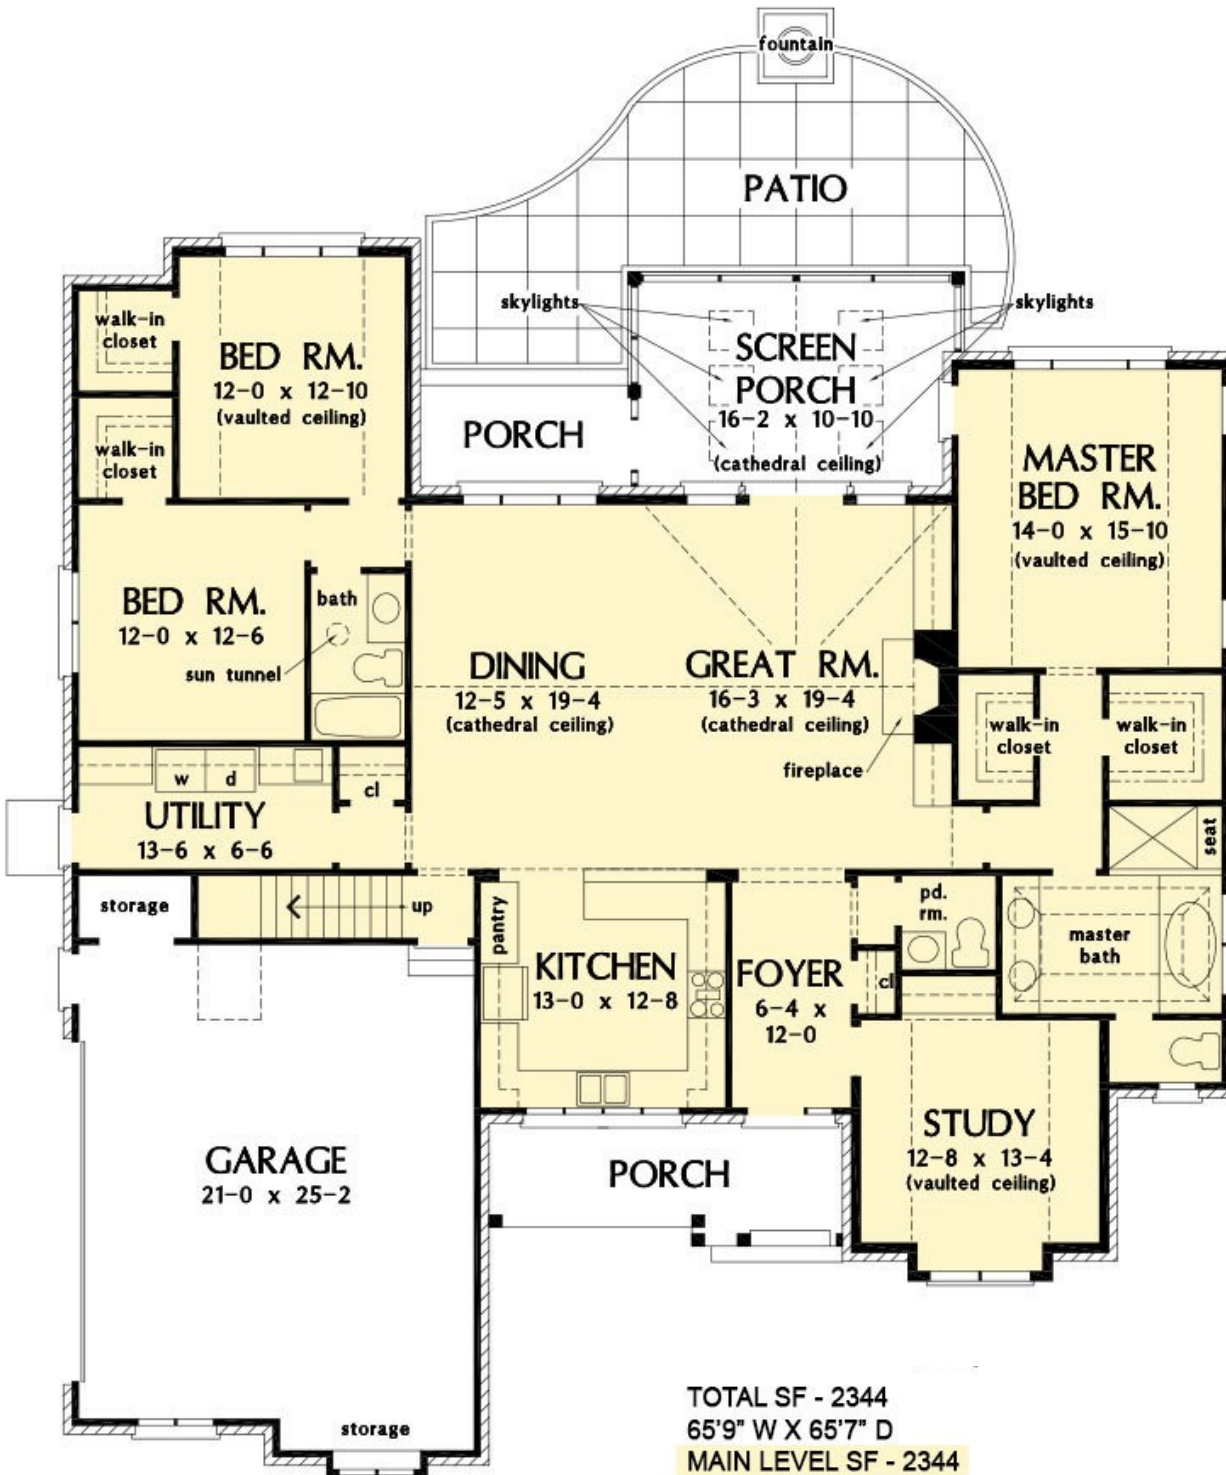

# Alfred

TOTAL SF - 2344  
 65'9" W X 65'7" D  
 MAIN LEVEL SF - 2344

**BONUS ROOM**  
**OPTIONAL BONUS ROOM SF - 324**

NOTE: Although all illustrations and specification are believed correct at the time of publication, accuracy cannot be guaranteed. The right is reserved to make changes without notice or obligation. Room sizes are approximate.