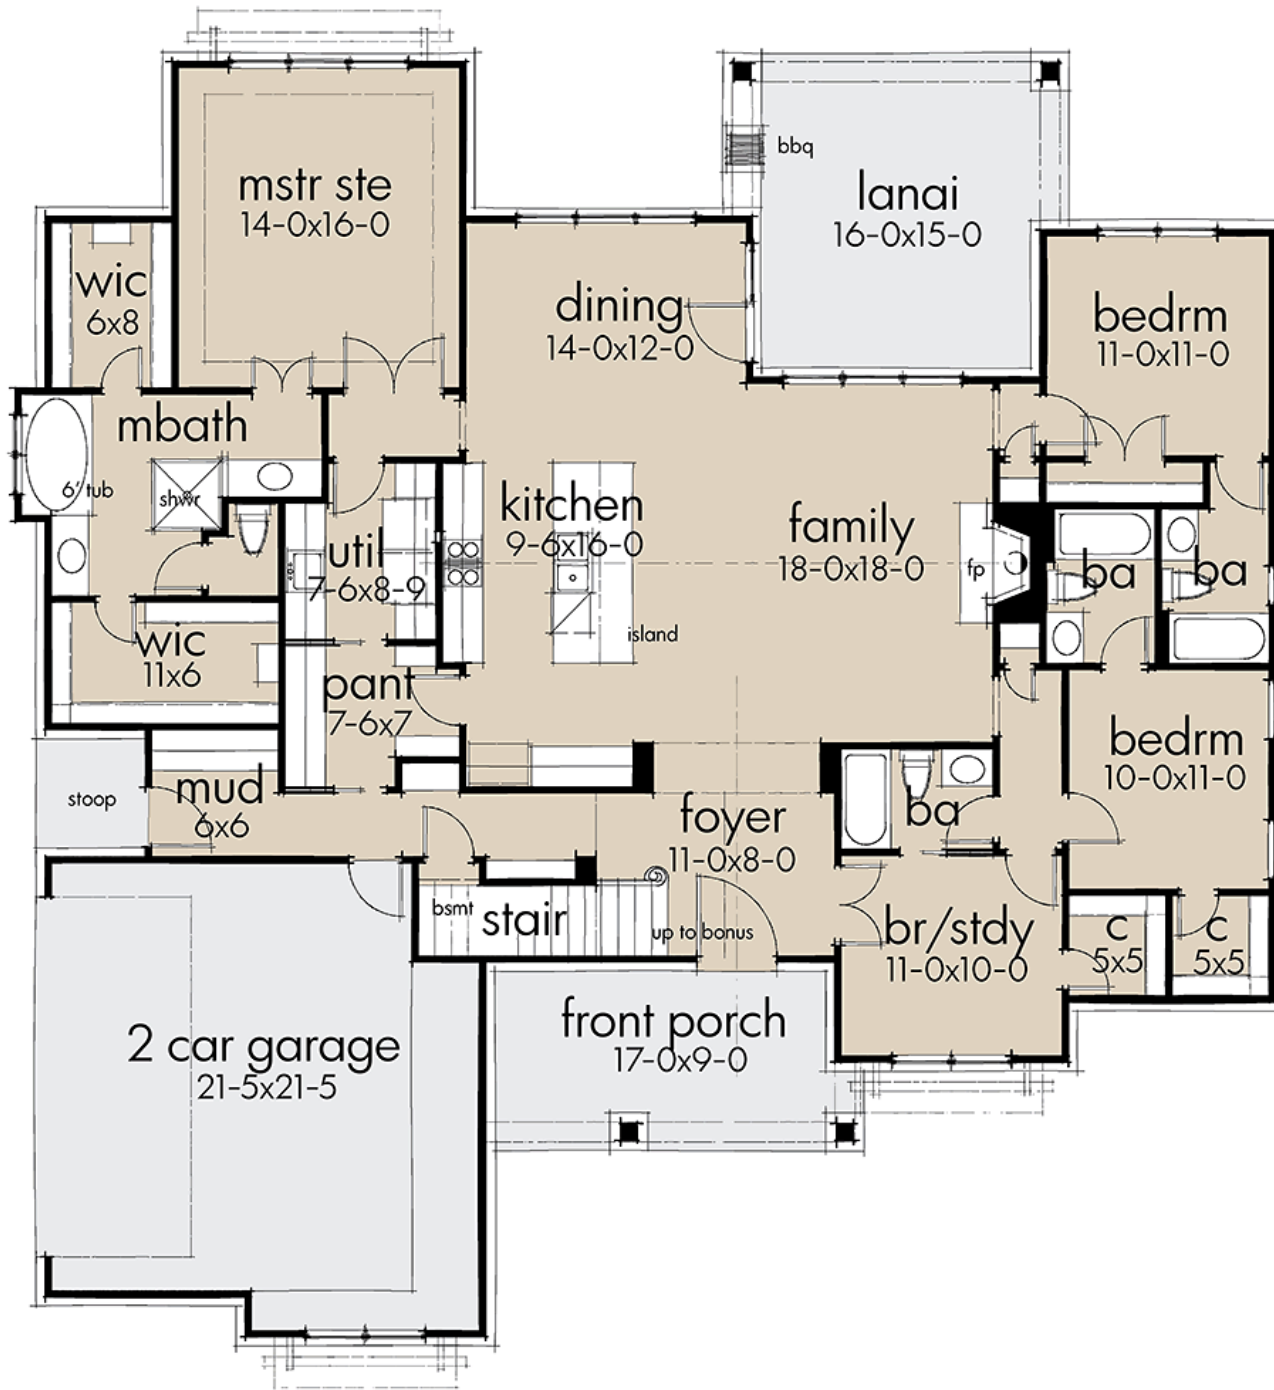

# Brenda

## 2191 Total Living Area

2191 Main Level

290 Bonus Area

4 Bedrooms

4 Full Baths

2 Car Garage

63'5 W x 64'9 D

NOTE: Although all illustrations and specification are believed correct at the time of publication, accuracy cannot be guaranteed. The right is reserved to make changes without notice or obligation. Room sizes are approximate.