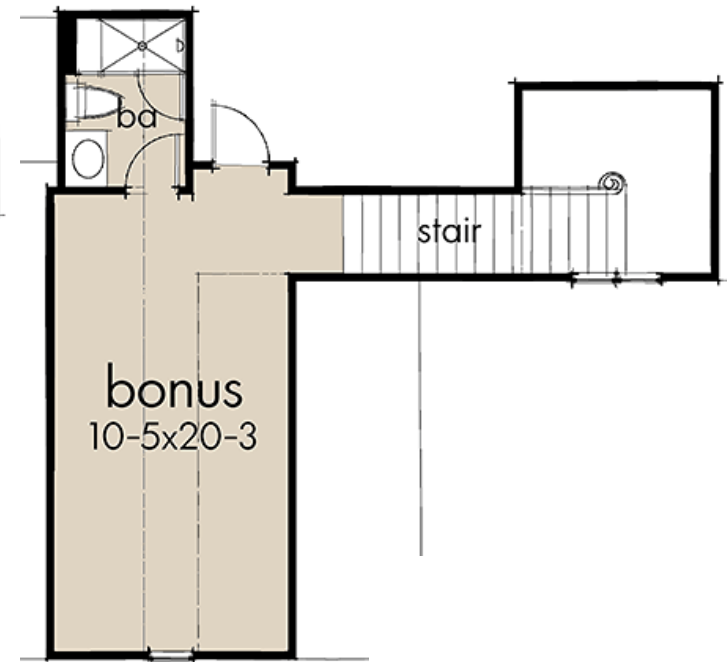

## 2191 Total Living Area

2191 Main Level

290 Bonus Area

4 Bedrooms

4 Full Baths

2 Car Garage

63'5 W x 64'9 D

NOTE: Although all illustrations and specification are believed correct at the time of publication, accuracy cannot be guaranteed. The right is reserved to make changes without notice or obligation. Room sizes are approximate.