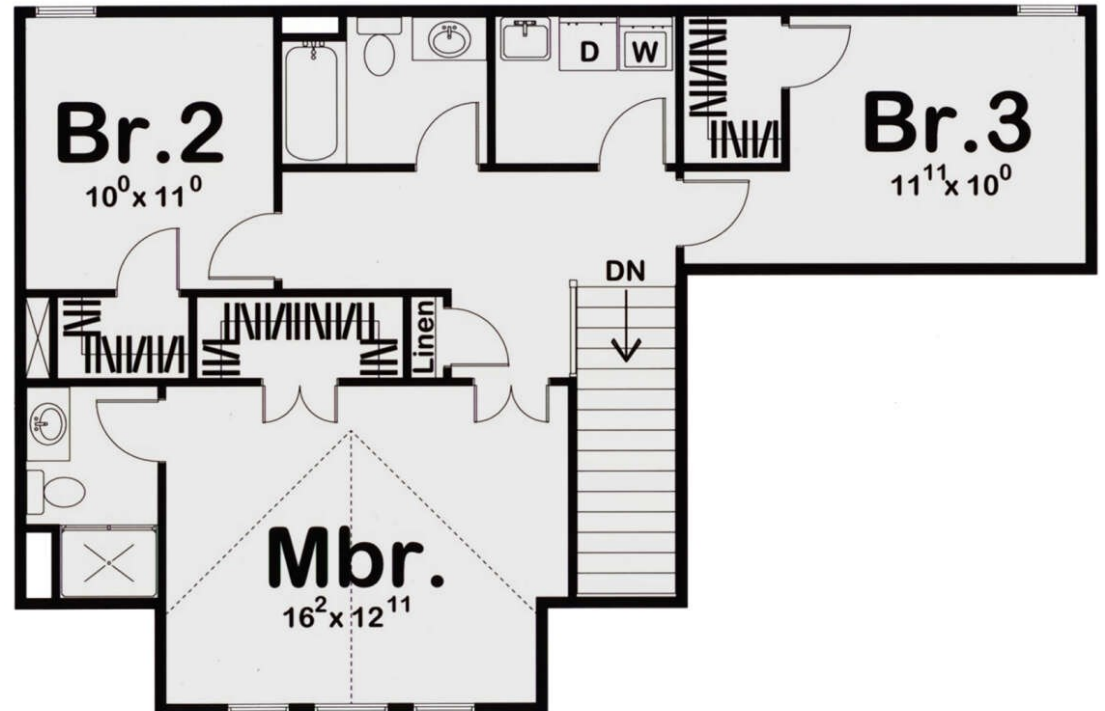

Brice

Custom Built Homes By
BON TON BUILDERS, INC

(717) 637-4136

Brice

1618 Total Living Area

774 Main Level

844 Upper Level

3 Bedrooms

2 Full Baths, 1 Half Bath

2 Car Garage

50' 0" W x 29' 0" D

NOTE: Although all illustrations and specification are believed correct at the time of publication, accuracy cannot be guaranteed. The right is reserved to make changes without notice or obligation. Room sizes are approximate.