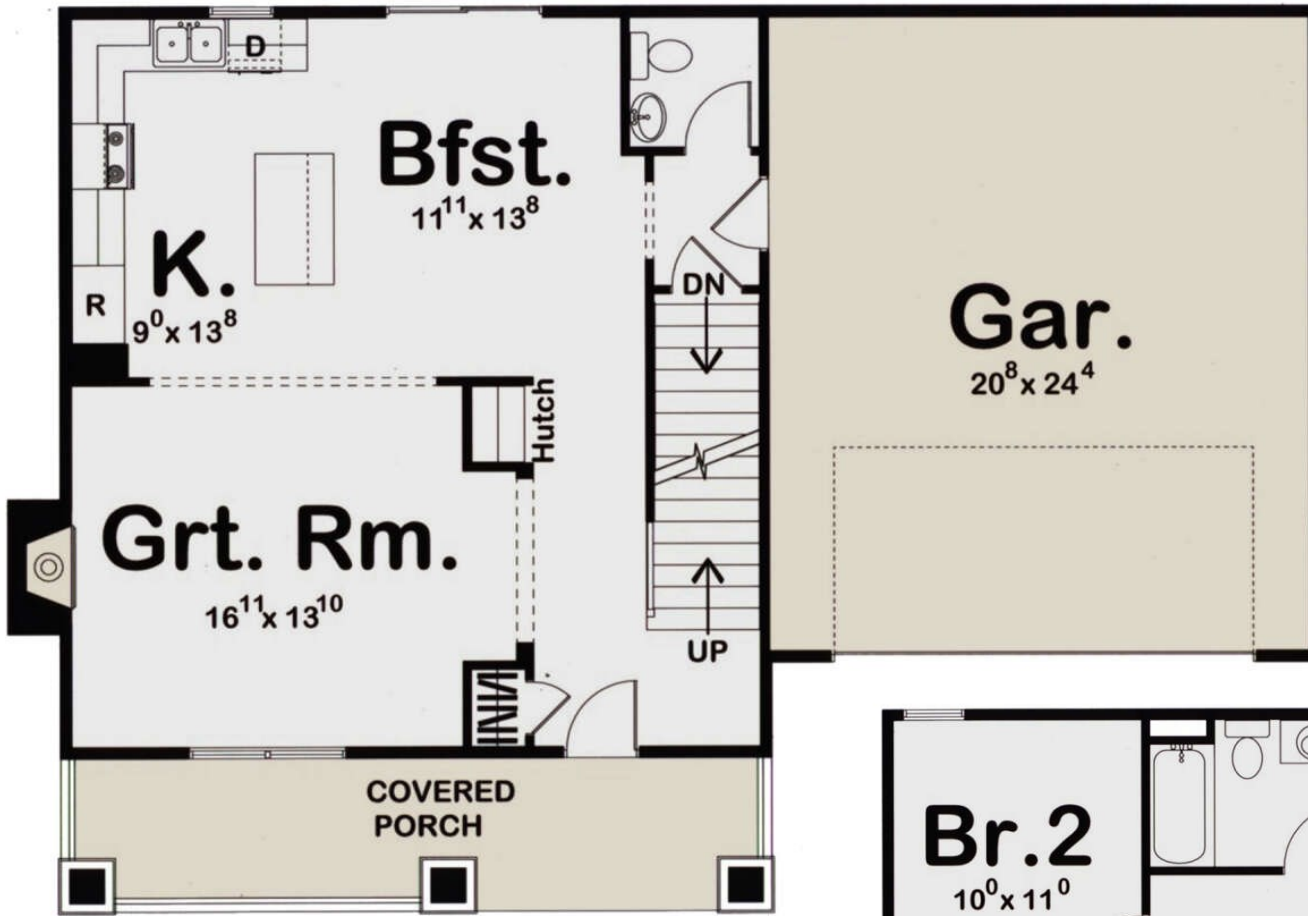

Brice

Custom Built Homes By
BON TON BUILDERS, INC

(717) 637-4136

Brice

1618 Total Living Area

774 Main Level

844 Upper Level

3 Bedrooms

2 Full Baths, 1 Half Bath

2 Car Garage

50' 0" W x 29' 0" D

NOTE: Although all illustrations and specification are believed correct at the time of publication, accuracy cannot be guaranteed. The right is reserved to make changes without notice or obligation. Room sizes are approximate.