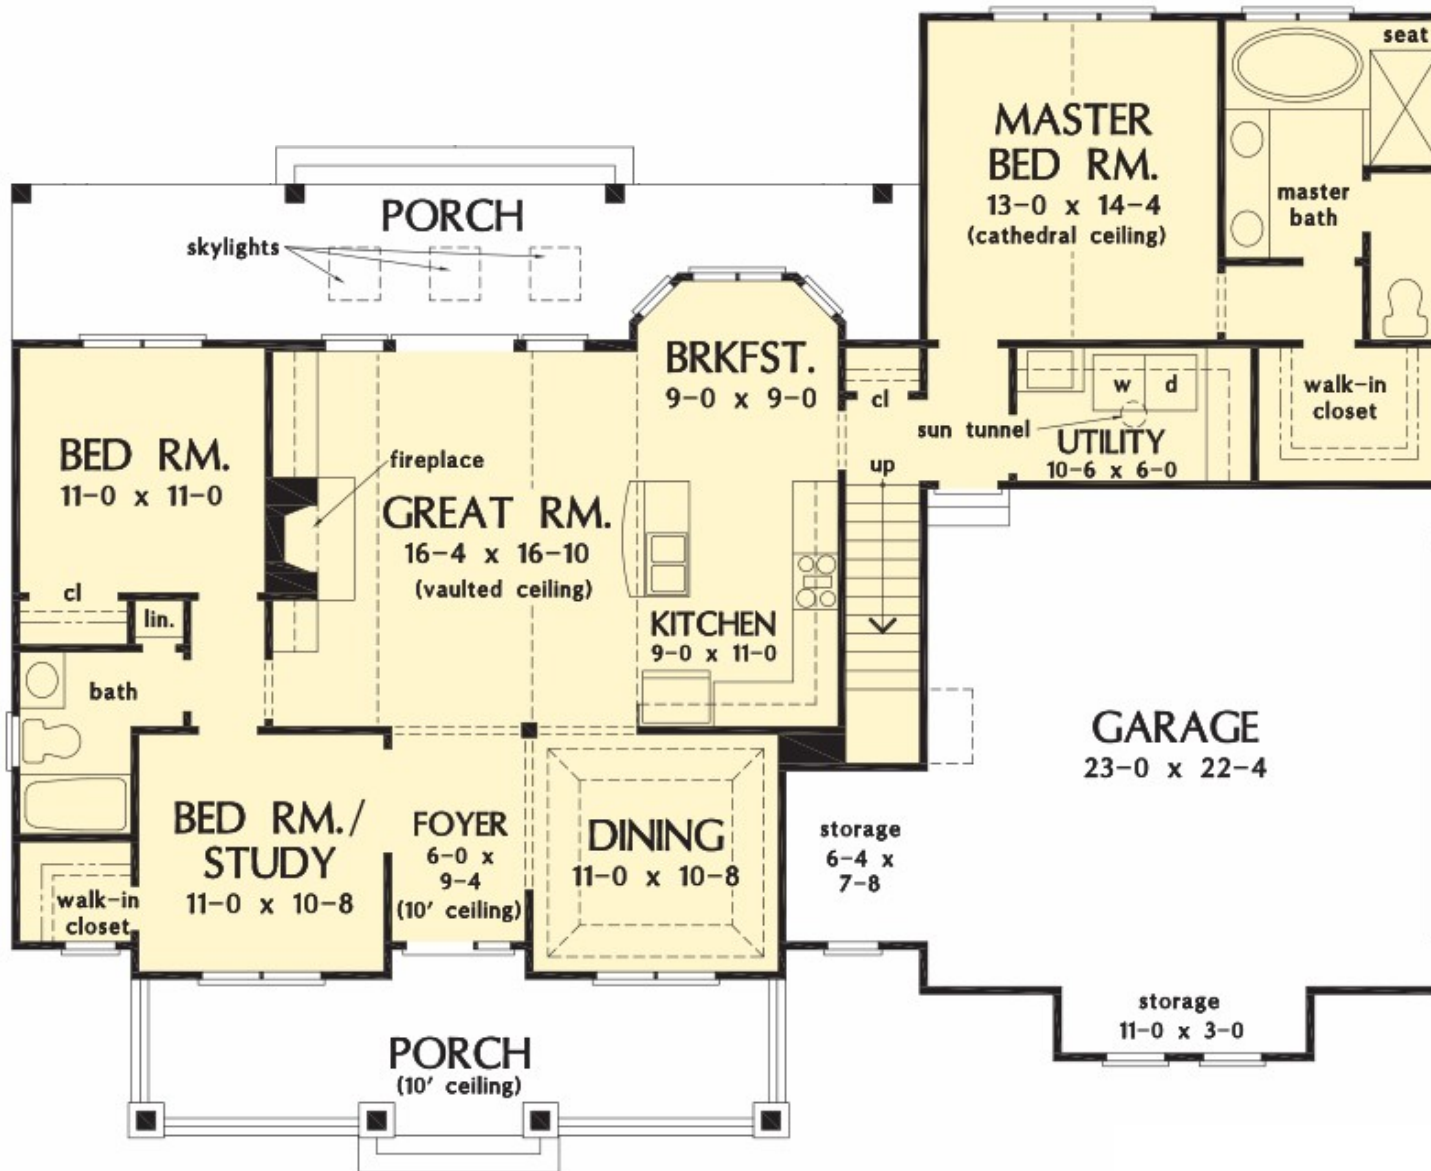

Darby

Custom Built Homes By
BON TON BUILDERS, INC

(717) 637-4136

Darby

TOTAL SF - 1645
64'4" W X 50'4" D
MAIN LEVEL SF - 1645

BONUS ROOM
OPTIONAL BONUS ROOM SF - 417

NOTE: Although all illustrations and specification are believed correct at the time of publication, accuracy cannot be guaranteed. The right is reserved to make changes without notice or obligation. Room sizes are approximate.