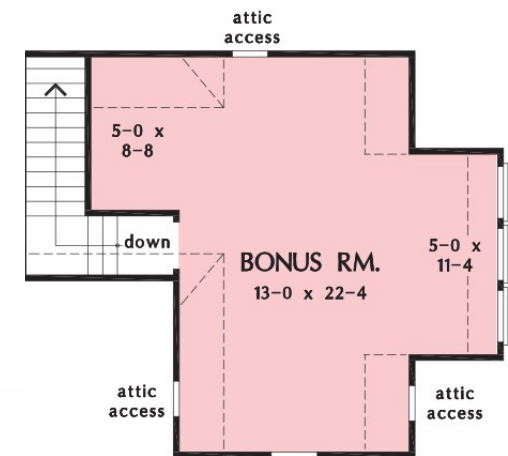

Darby

Custom Built Homes By
BON TON BUILDERS, INC

(717) 637-4136

Darby

TOTAL SF - 1645
64'4" W X 50'4" D
MAIN LEVEL SF - 1645

BONUS ROOM
OPTIONAL BONUS ROOM SF - 417

NOTE: Although all illustrations and specification are believed correct at the time of publication, accuracy cannot be guaranteed. The right is reserved to make changes without notice or obligation. Room sizes are approximate.