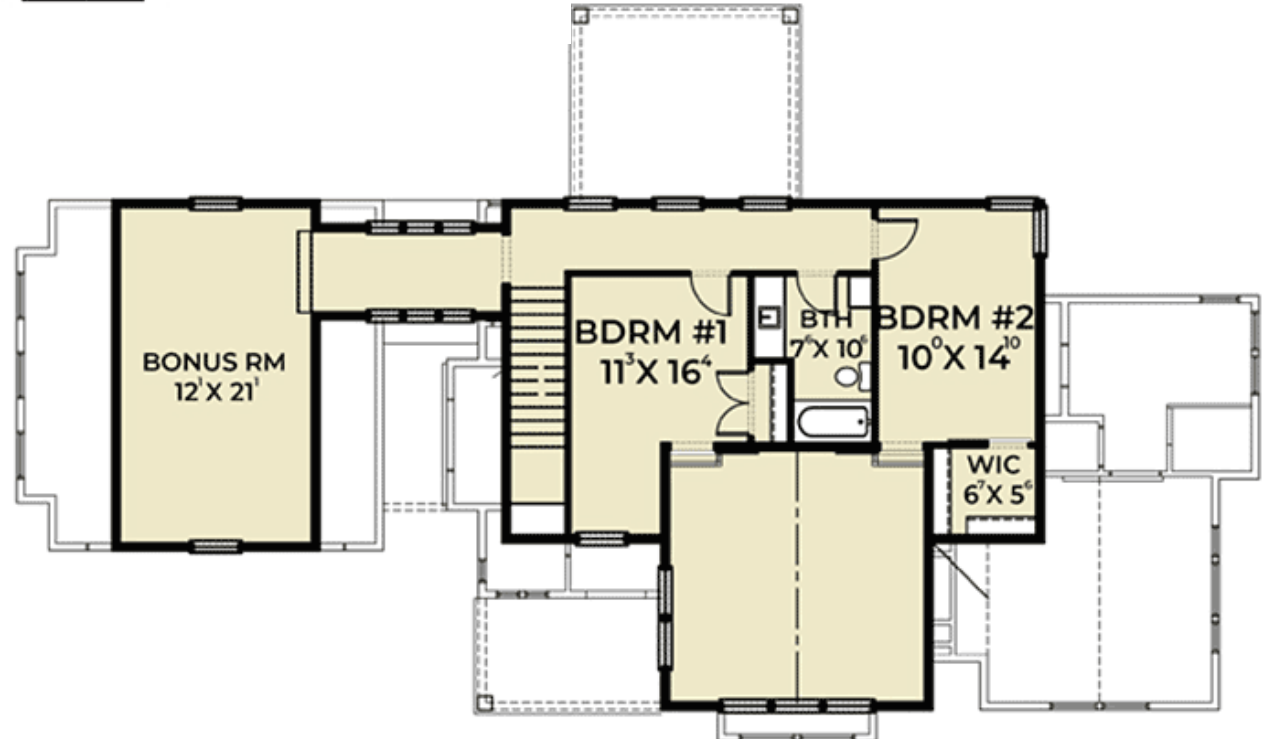

Doris

Custom Built Homes By
BON TON BUILDERS, INC

(717) 637-4136

Doris

1974 Total Living Area
1400 Main Level
574 Upper Level
355 Bonus Area
3 Bedrooms
2 Full Baths, 1 Half Baths
2 Car Garage
78'0" W x 34'0" D

NOTE: Although all illustrations and specification are believed correct at the time of publication, accuracy cannot be guaranteed. The right is reserved to make changes without notice or obligation. Room sizes are approximate.