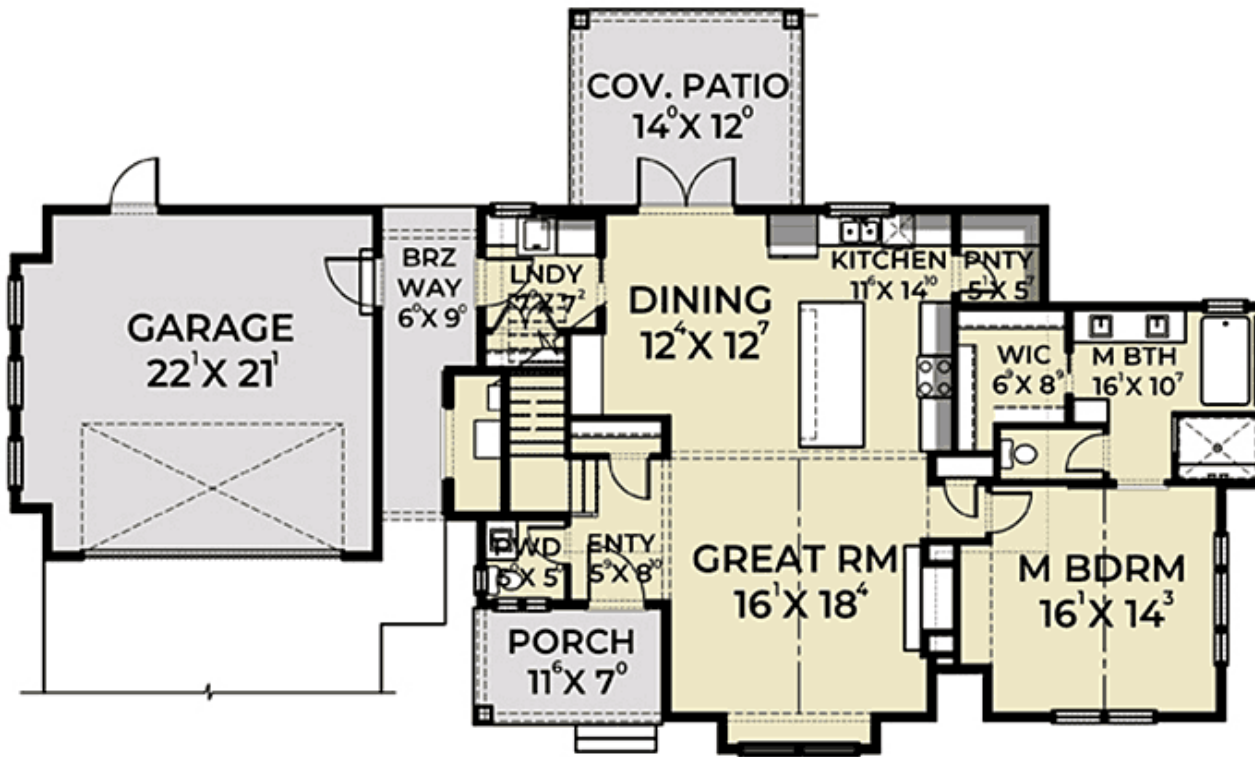

Doris

Custom Built Homes By
BON TON BUILDERS, INC

(717) 637-4136

Doris

1974 Total Living Area
1400 Main Level
574 Upper Level
355 Bonus Area
3 Bedrooms
2 Full Baths, 1 Half Baths
2 Car Garage
78'0" W x 34'0" D

NOTE: Although all illustrations and specification are believed correct at the time of publication, accuracy cannot be guaranteed. The right is reserved to make changes without notice or obligation. Room sizes are approximate.