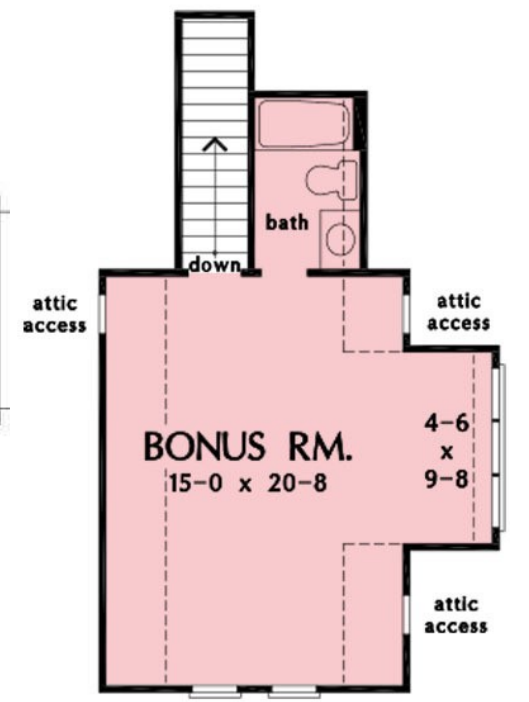

Emma

Custom Built Homes By
BON TON BUILDERS, INC

(717) 637-4136

Emma

TOTAL SF - 2257
 74'0" W X 65'4" D
 MAIN LEVEL SF - 2257

BONUS ROOM
 OPTIONAL BONUS ROOM SF - 430

NOTE: Although all illustrations and specification are believed correct at the time of publication, accuracy cannot be guaranteed. The right is reserved to make changes without notice or obligation. Room sizes are approximate.