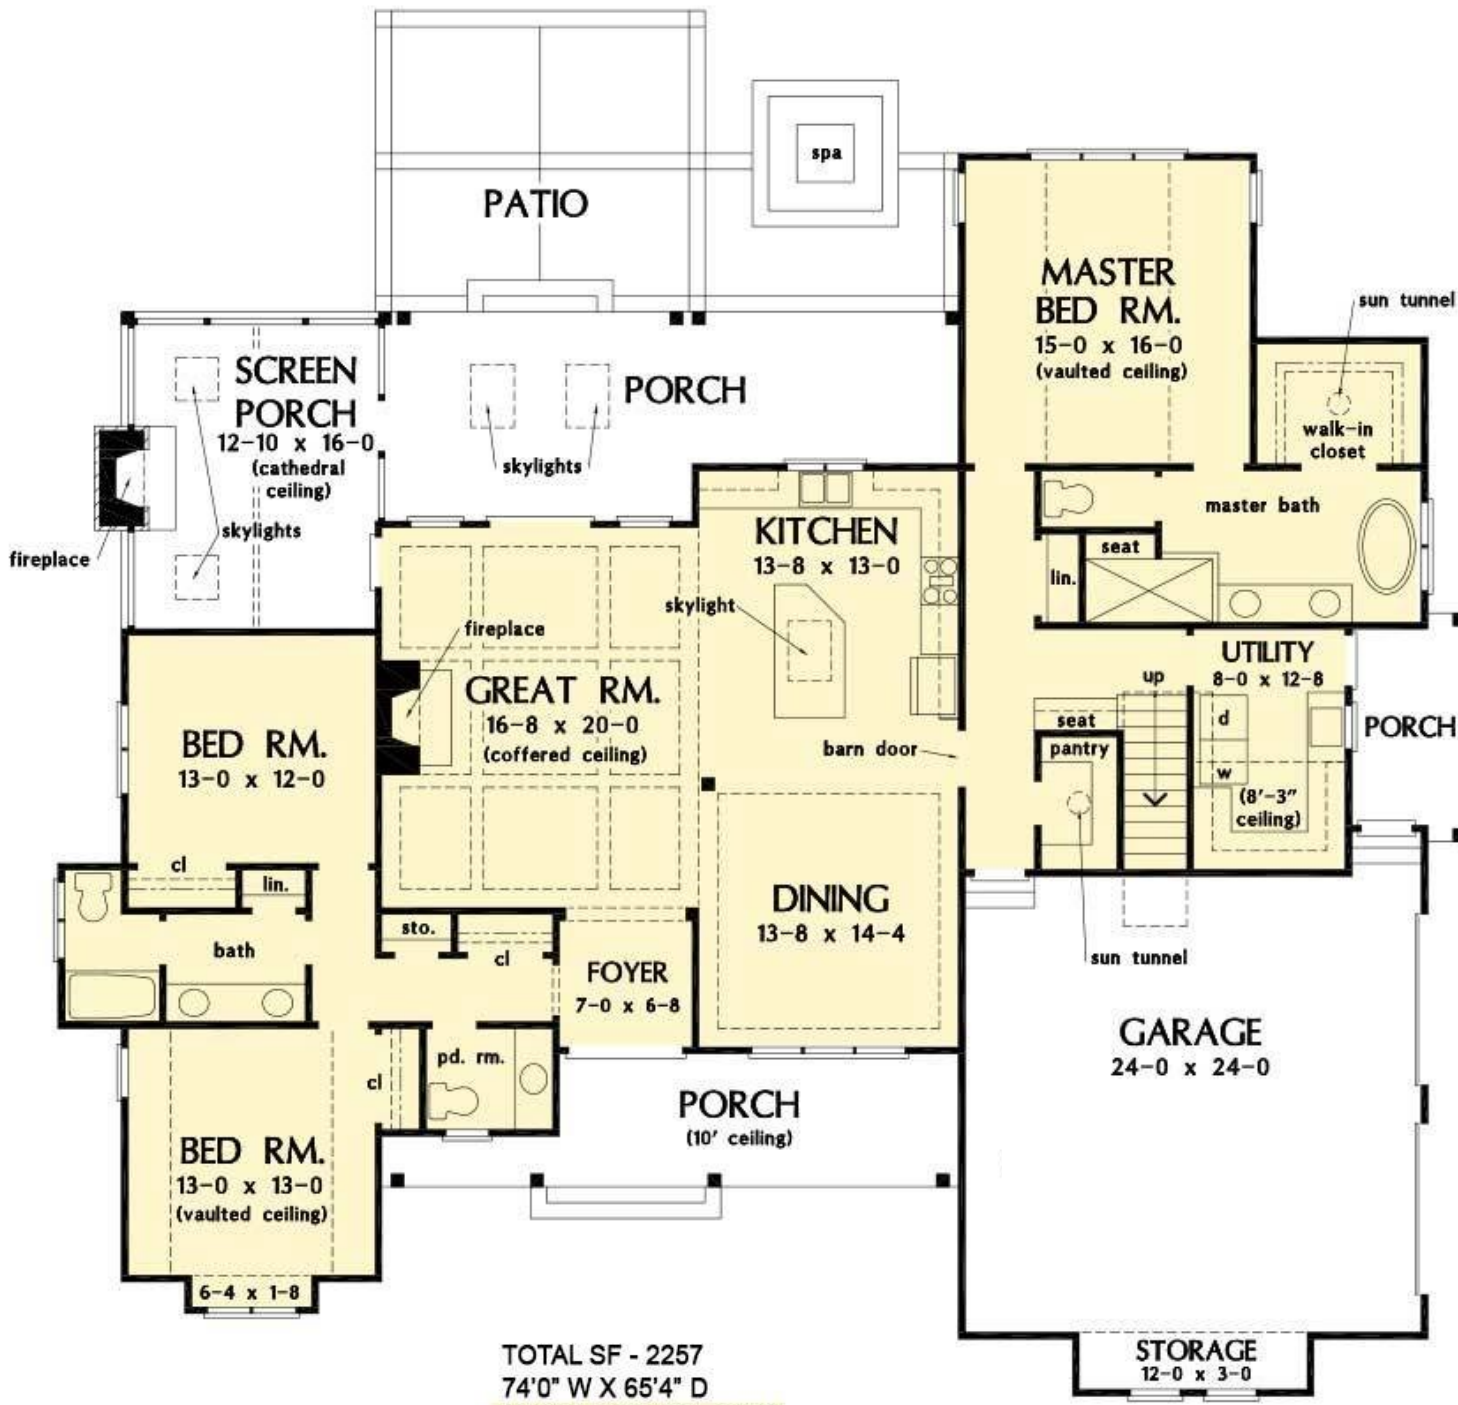

Emma

Custom Built Homes By
BON TON BUILDERS, INC

(717) 637-4136

Emma

TOTAL SF - 2257
 74'0" W X 65'4" D
 MAIN LEVEL SF - 2257

BONUS ROOM
 OPTIONAL BONUS ROOM SF - 430

NOTE: Although all illustrations and specification are believed correct at the time of publication, accuracy cannot be guaranteed. The right is reserved to make changes without notice or obligation. Room sizes are approximate.