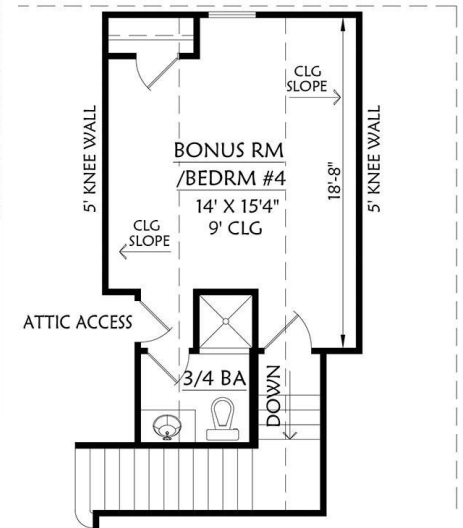

Emmitsburg

Custom Built Homes By
BON TON BUILDERS, INC

(717) 637-4136

2216 Total Living Area

2216 Main Level

319 Bonus Room

3 Bedrooms

2 Full Baths, 1 Half Bath

2 Car Garage

81'9" W x 62'6" D

Emmitsburg

NOTE: Although all illustrations and specification are believed correct at the time of publication, accuracy cannot be guaranteed. The right is reserved to make changes without notice or obligation. Room sizes are approximate.