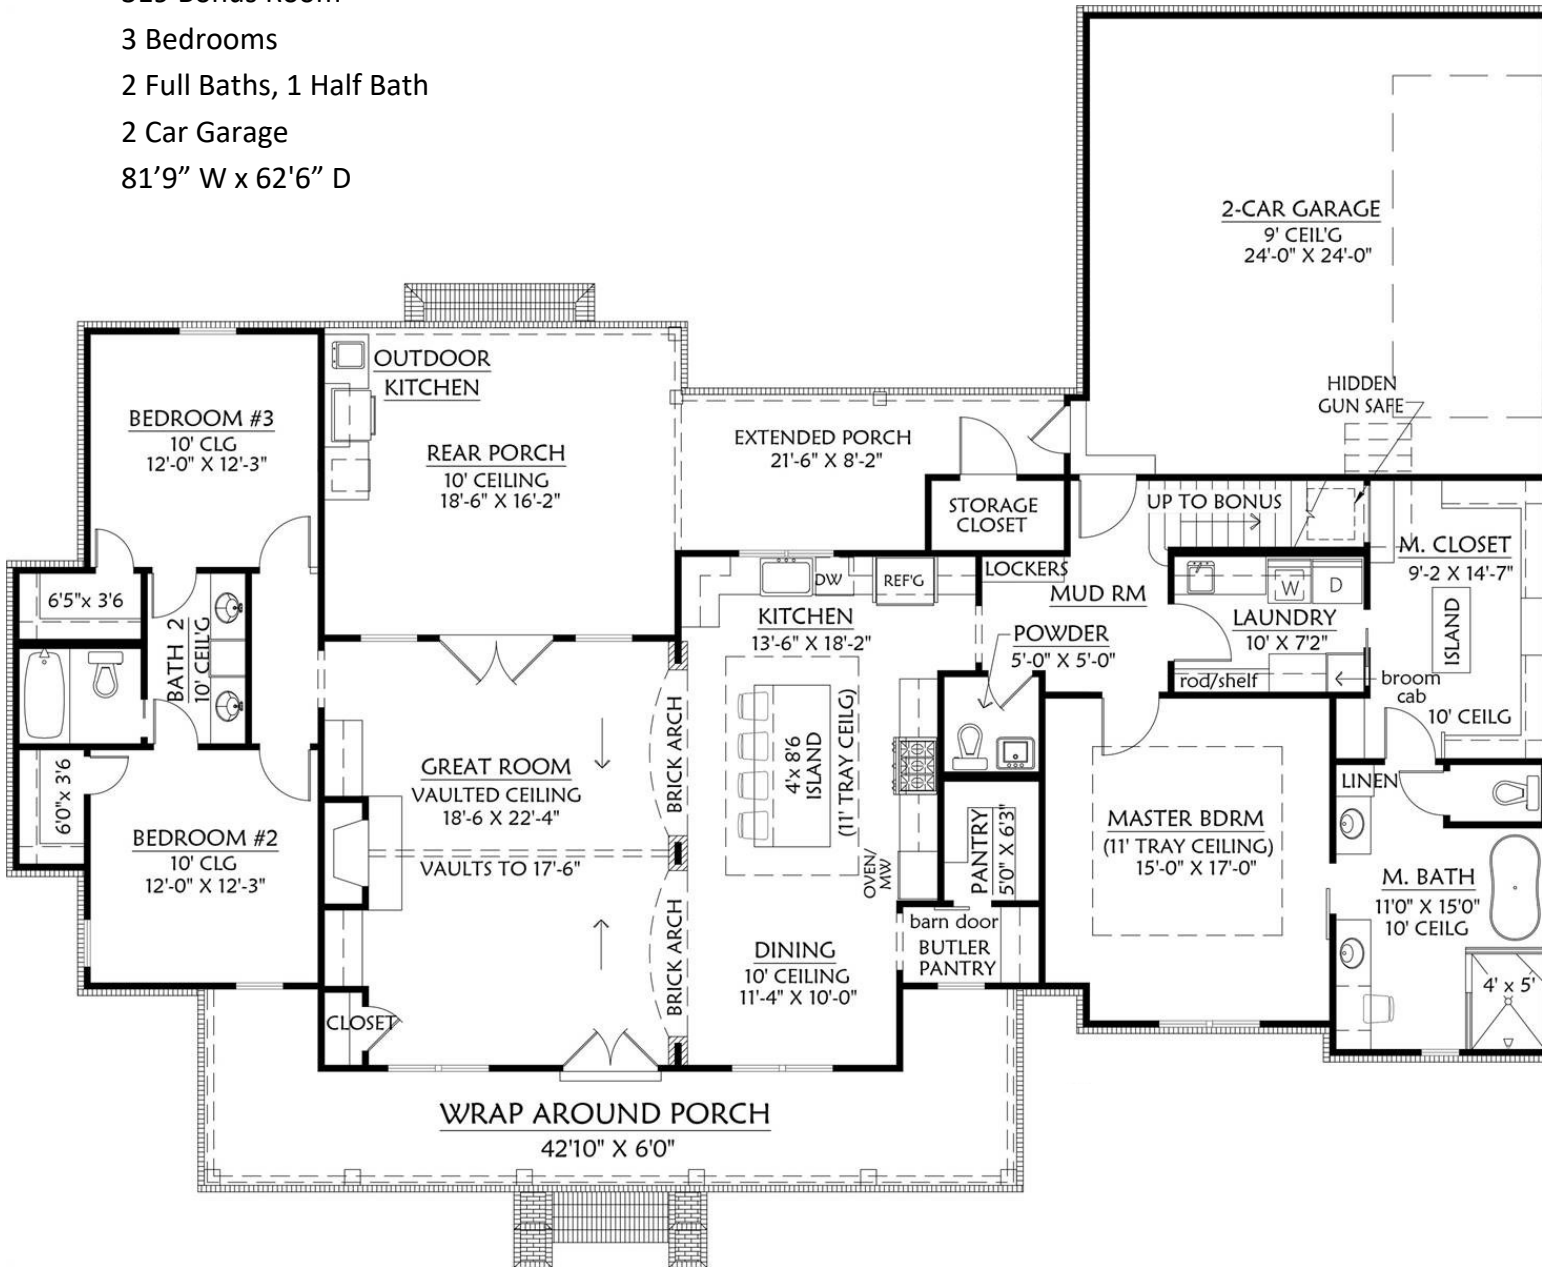

Emmitsburg

Custom Built Homes By
BON TON BUILDERS, INC

(717) 637-4136

2216 Total Living Area

2216 Main Level

319 Bonus Room

3 Bedrooms

2 Full Baths, 1 Half Bath

2 Car Garage

81'9" W x 62'6" D

Emmitsburg

NOTE: Although all illustrations and specification are believed correct at the time of publication, accuracy cannot be guaranteed. The right is reserved to make changes without notice or obligation. Room sizes are approximate.