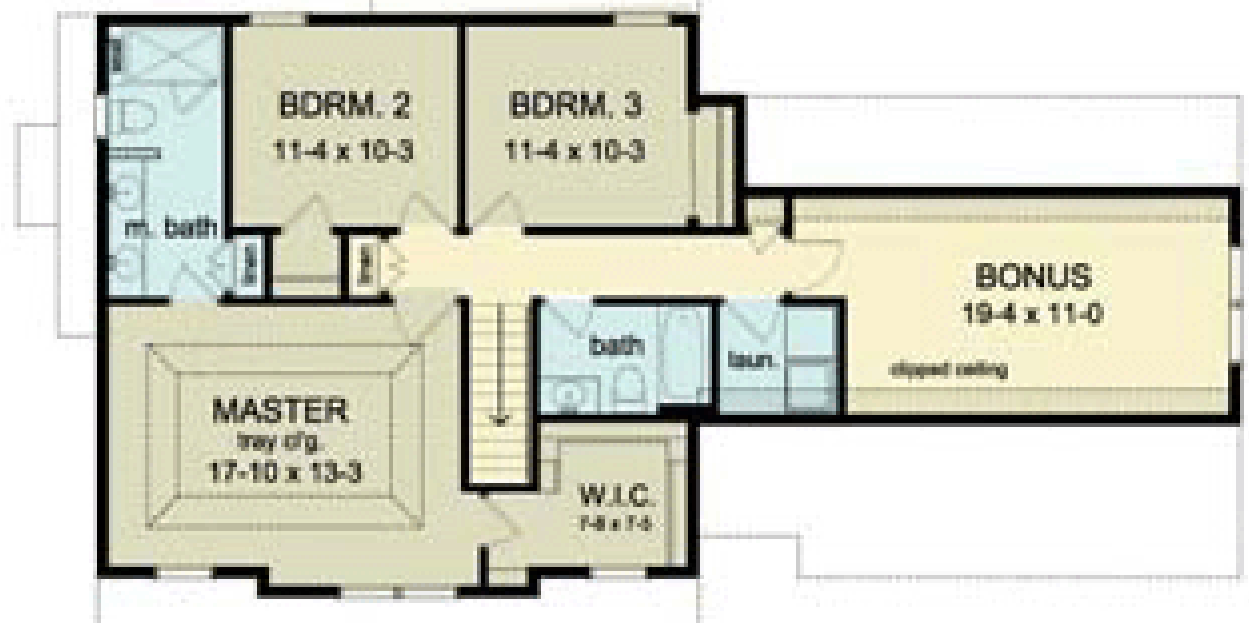

# Gavin

**1970 Total Living Area**  
1035 Main Level  
935 Upper Level  
247 Bonus Area  
3 Bedrooms  
2 Full Baths, 1 Half Baths  
2 Car Garage  
59' W x 43'4 D

NOTE: Although all illustrations and specification are believed correct at the time of publication, accuracy cannot be guaranteed. The right is reserved to make changes without notice or obligation. Room sizes are approximate.