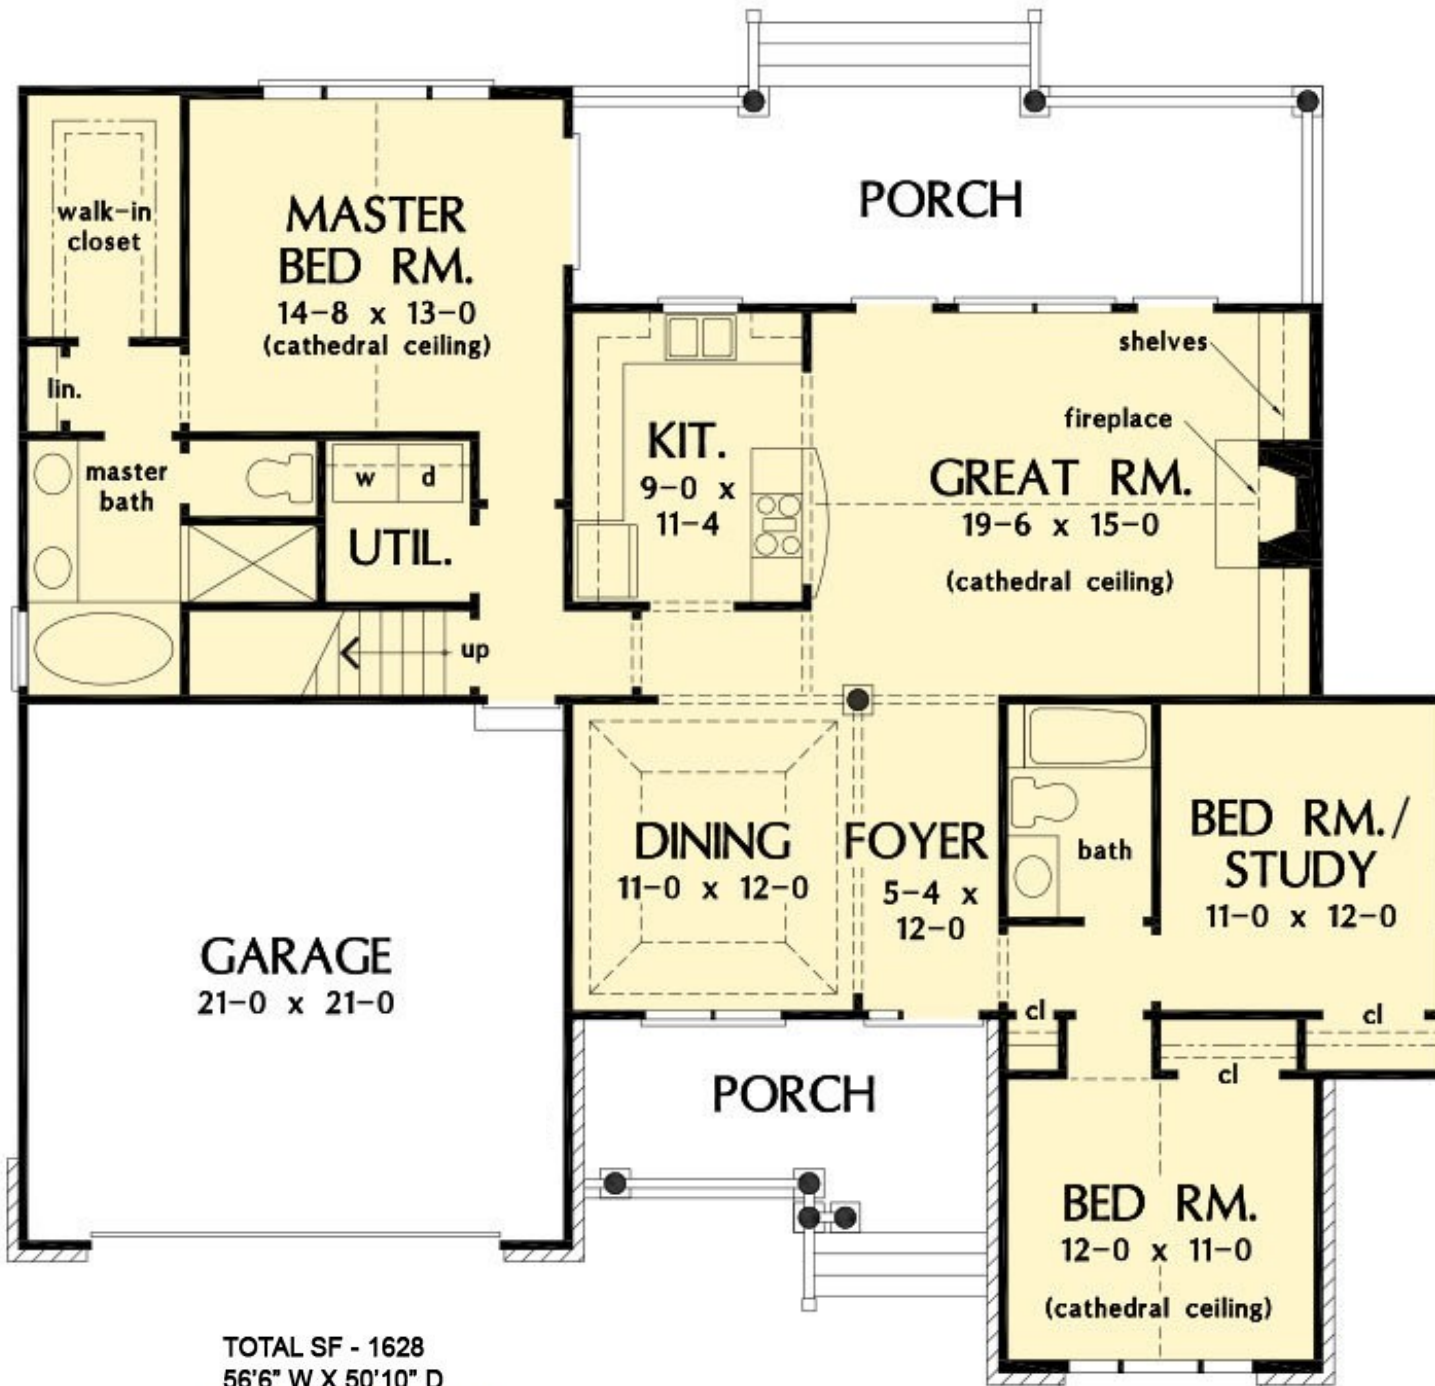

Gloria

Custom Built Homes By
BON TON BUILDERS, INC

(717) 637-4136

Gloria

TOTAL SF - 1628
56'6" W X 50'10" D
MAIN LEVEL SF - 1628

BONUS ROOM
OPTIONAL BONUS ROOM SF - 300

NOTE: Although all illustrations and specification are believed correct at the time of publication, accuracy cannot be guaranteed. The right is reserved to make changes without notice or obligation. Room sizes are approximate.