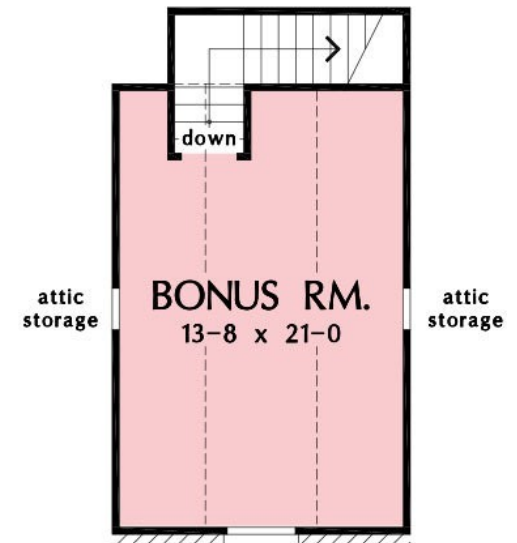

Gloria

Custom Built Homes By
BON TON BUILDERS, INC

(717) 637-4136

Gloria

TOTAL SF - 1628
56'6" W X 50'10" D
MAIN LEVEL SF - 1628

BONUS ROOM
OPTIONAL BONUS ROOM SF - 300

NOTE: Although all illustrations and specification are believed correct at the time of publication, accuracy cannot be guaranteed. The right is reserved to make changes without notice or obligation. Room sizes are approximate.