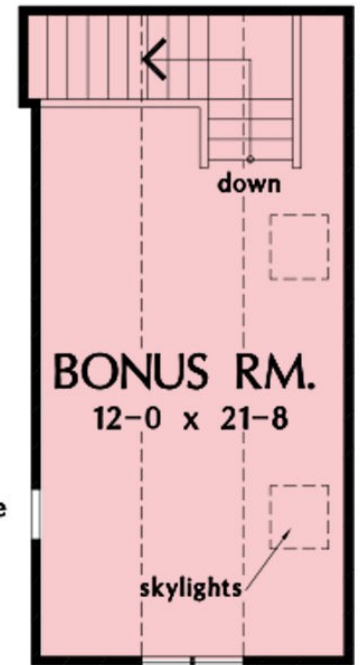

Irelyn

Custom Built Homes By
BON TON BUILDERS, INC

(717) 637-4136

Irelyn

BONUS ROOM
 OPTIONAL BONUS ROOM SF - 329

TOTAL SF - 1724
 64'4" W X 57'10" D
 MAIN LEVEL SF - 1724

NOTE: Although all illustrations and specification are believed correct at the time of publication, accuracy cannot be guaranteed. The right is reserved to make changes without notice or obligation. Room sizes are approximate.