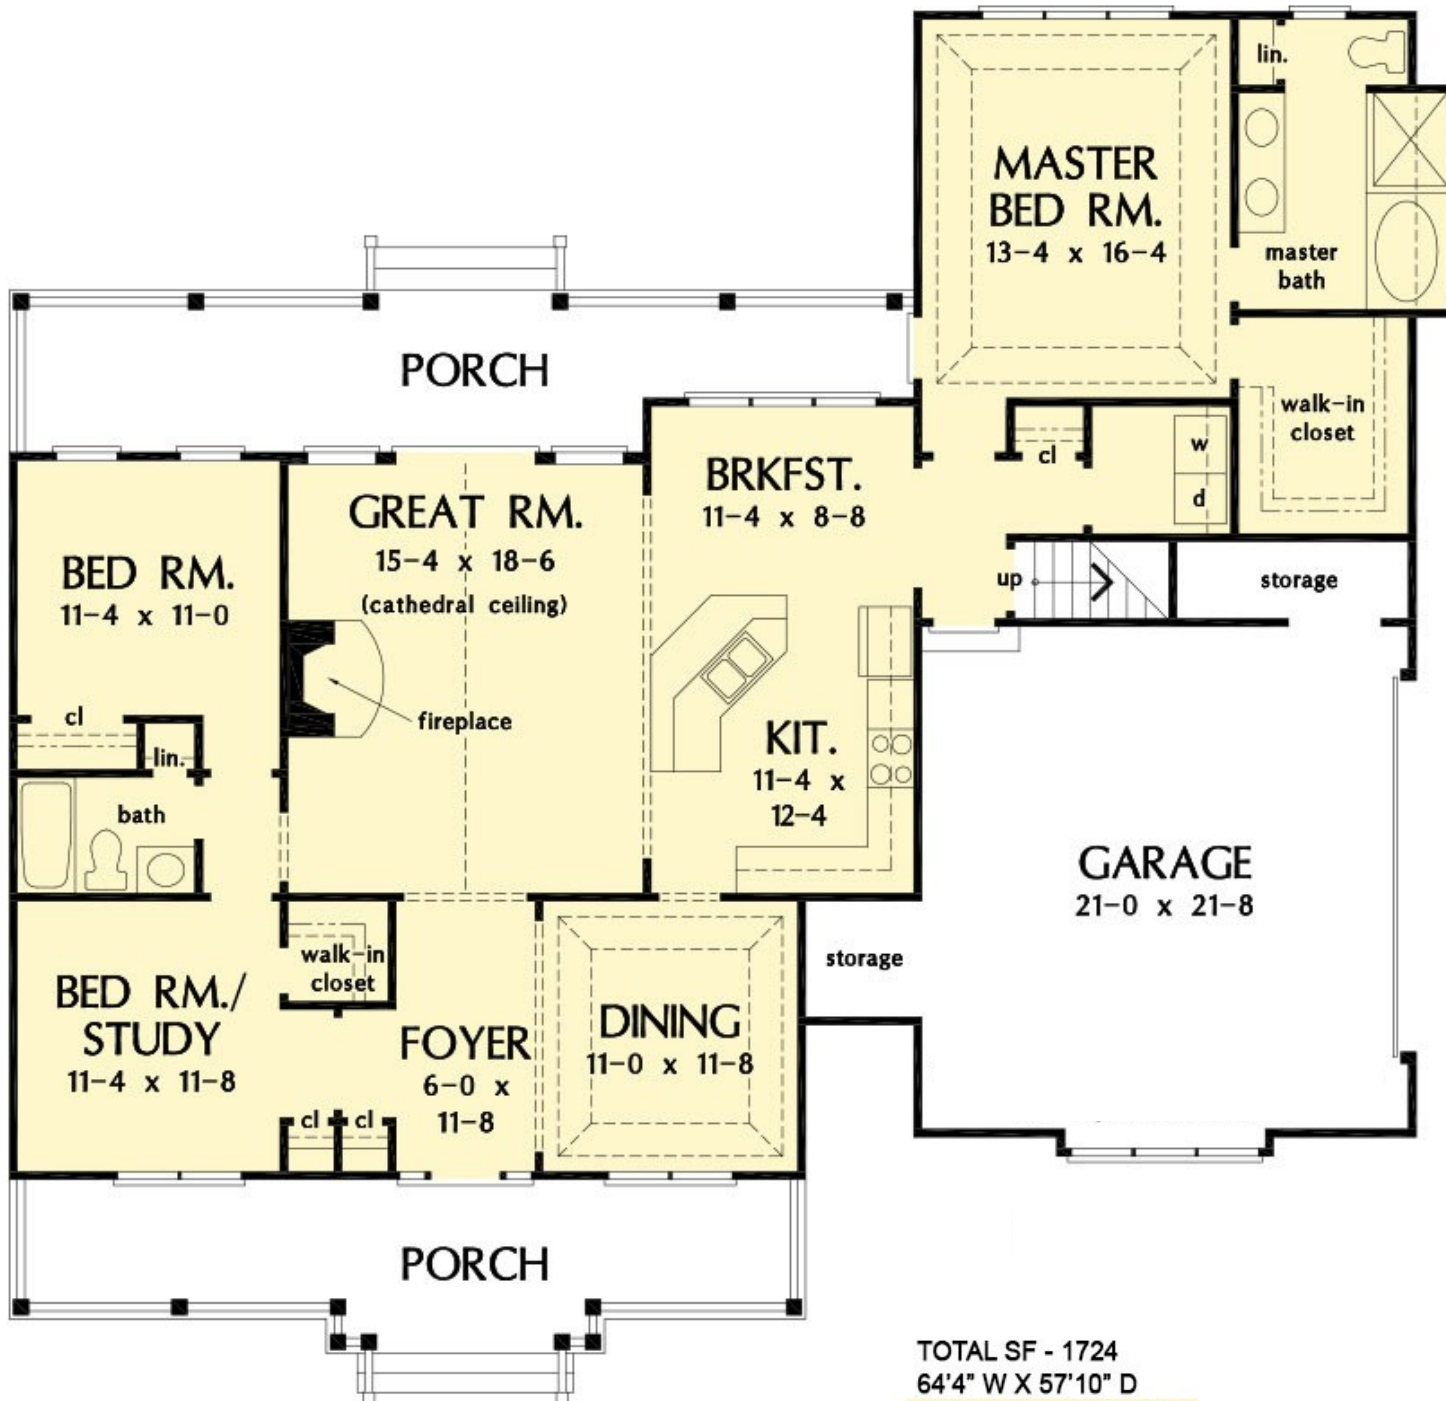

Irelyn

Custom Built Homes By
BON TON BUILDERS, INC

(717) 637-4136

Irelyn

BONUS ROOM
 OPTIONAL BONUS ROOM SF - 329

TOTAL SF - 1724
 64'4" W X 57'10" D
 MAIN LEVEL SF - 1724

NOTE: Although all illustrations and specification are believed correct at the time of publication, accuracy cannot be guaranteed. The right is reserved to make changes without notice or obligation. Room sizes are approximate.