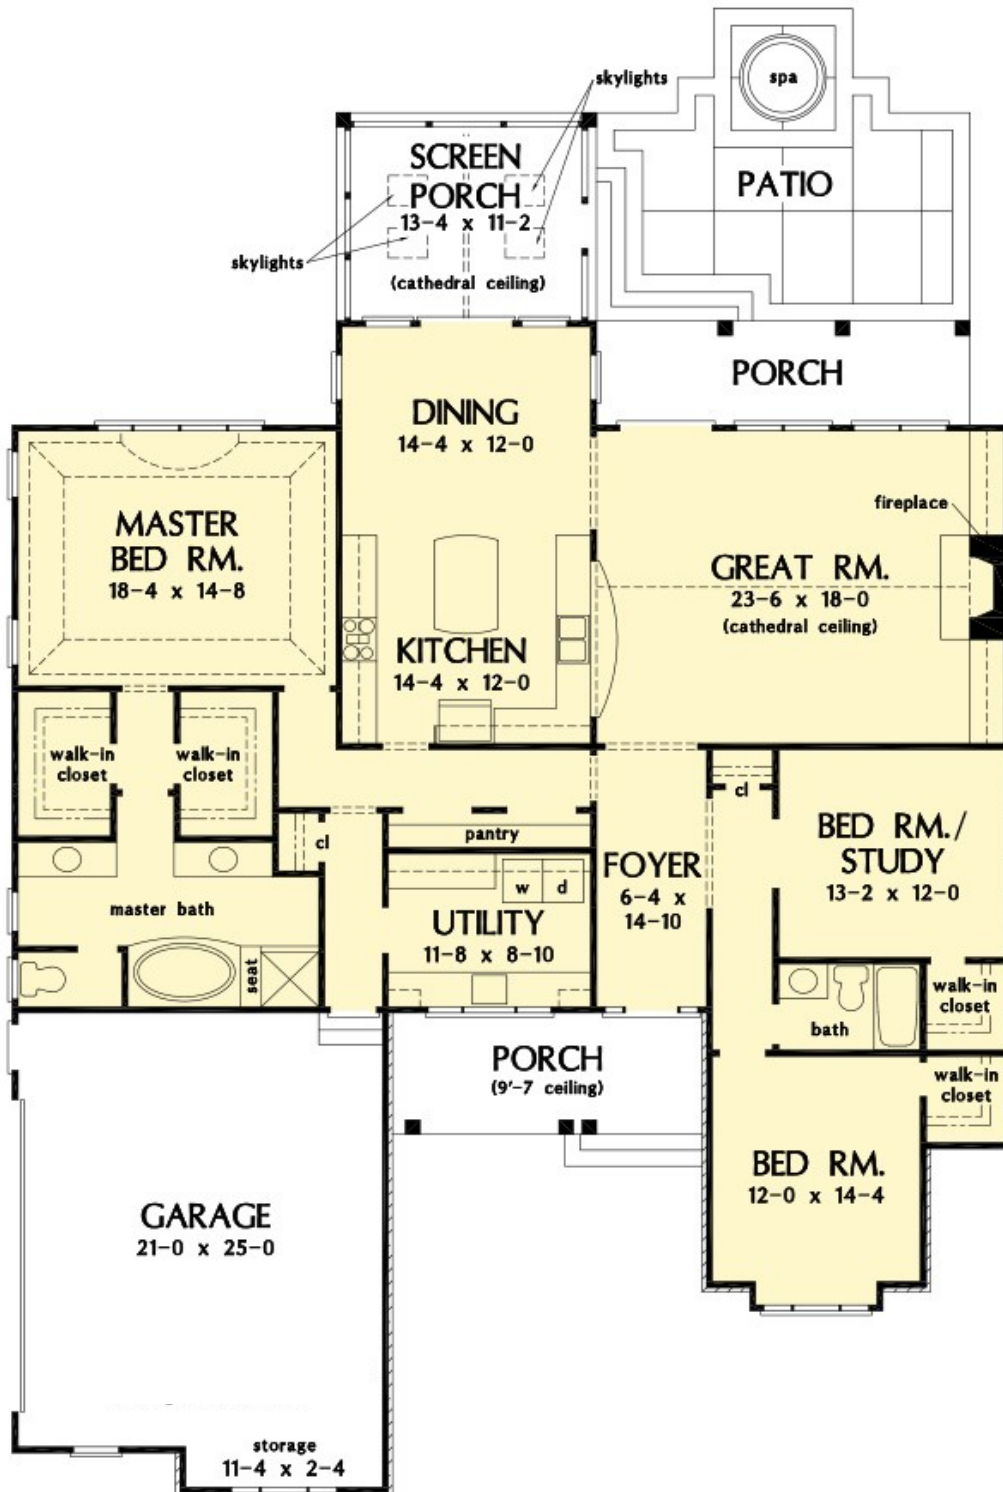

Rachel

Custom Built Homes By
BON TON BUILDERS, INC

(717) 637-4136

Rachel

TOTAL SF - 2291
57'8" W X 79'6" D
MAIN LEVEL SF - 2291

NOTE: Although all illustrations and specification are believed correct at the time of publication, accuracy cannot be guaranteed. The right is reserved to make changes without notice or obligation. Room sizes are approximate.