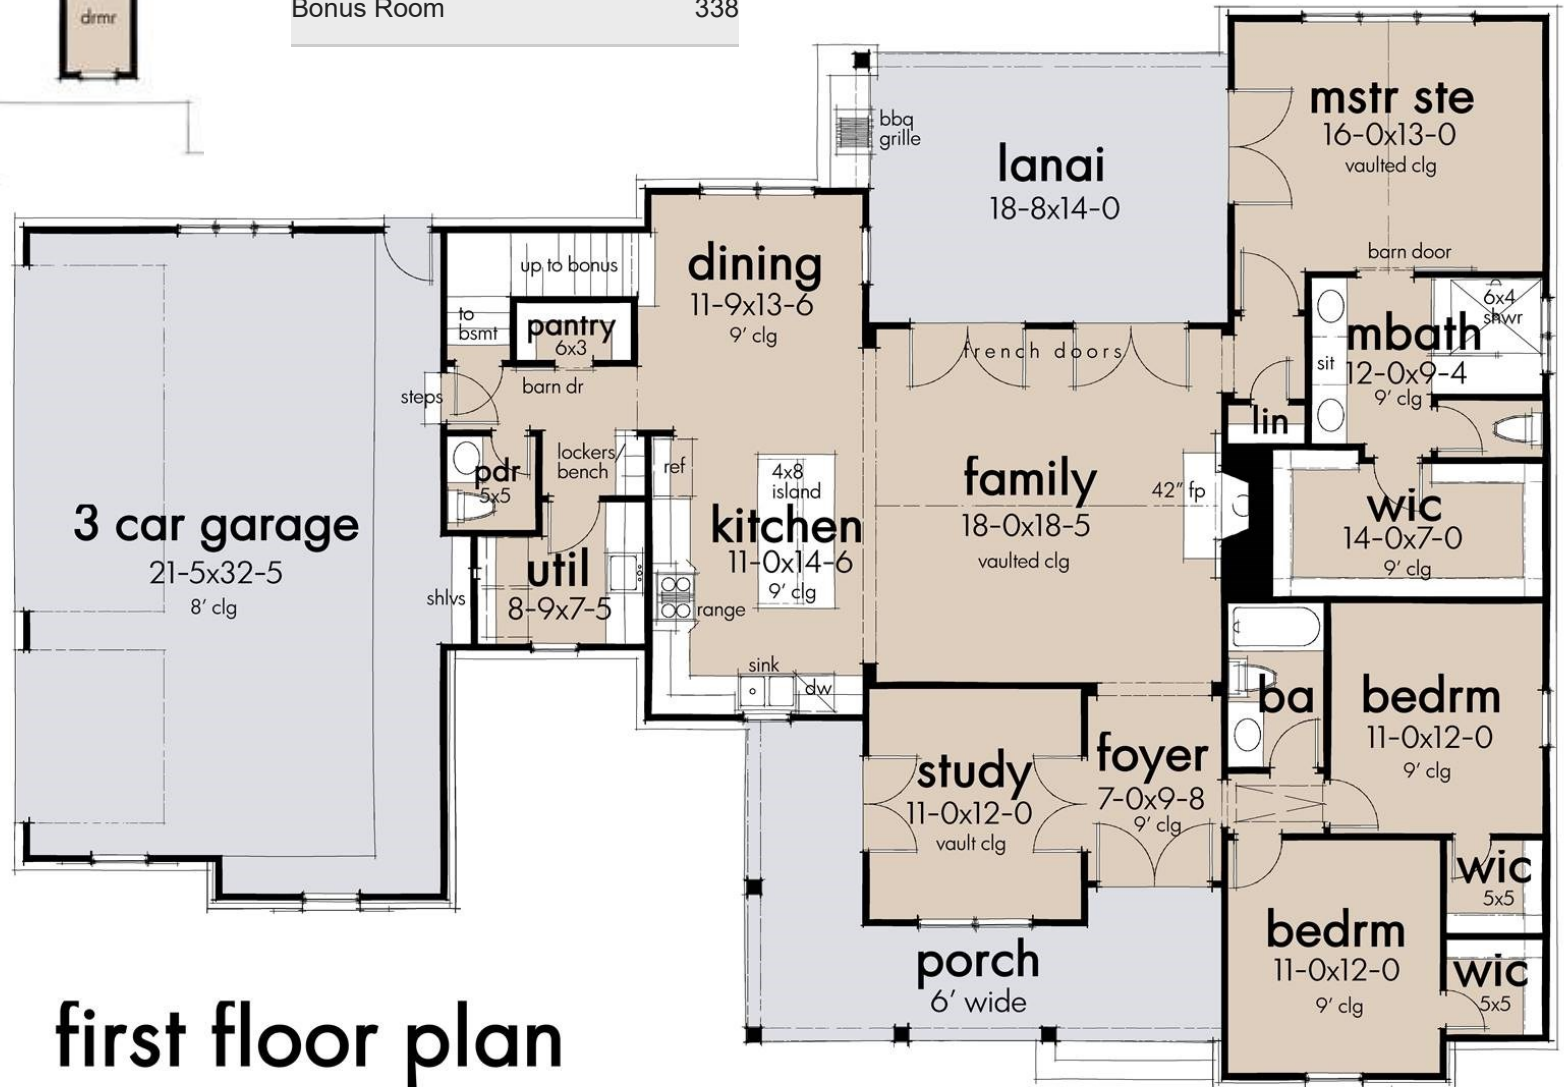

Reynolds

Custom Built Homes By
BON TON BUILDERS, INC

(717) 637-4136

Reynolds

Square Footage	1988
First Floor	1988
Garage	2 car
Bonus Room	338

first floor plan

NOTE: Although all illustrations and specification are believed correct at the time of publication, accuracy cannot be guaranteed. The right is reserved to make changes without notice or obligation. Room sizes are approximate.