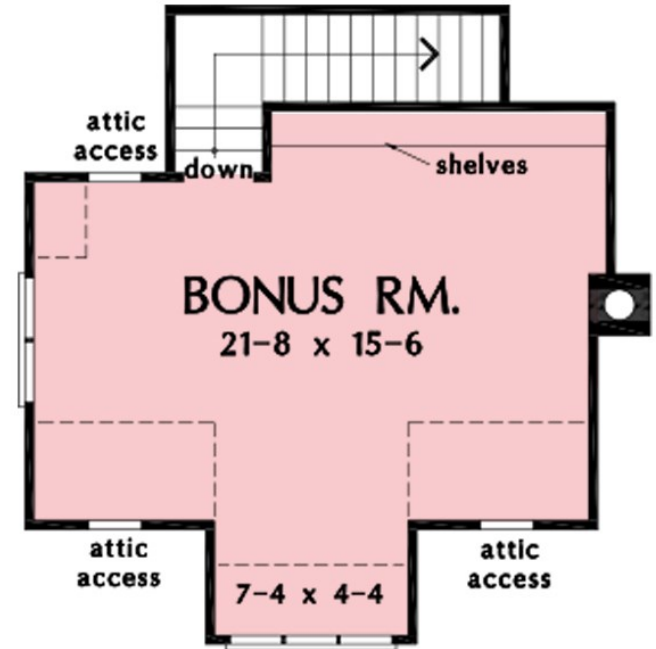

# Shiloh

TOTAL SF - 1678  
 50'0" W X 56'0" D  
 MAIN LEVEL SF - 1678

BONUS ROOM  
 OPTIONAL BONUS ROOM SF - 360

NOTE: Although all illustrations and specification are believed correct at the time of publication, accuracy cannot be guaranteed. The right is reserved to make changes without notice or obligation. Room sizes are approximate.