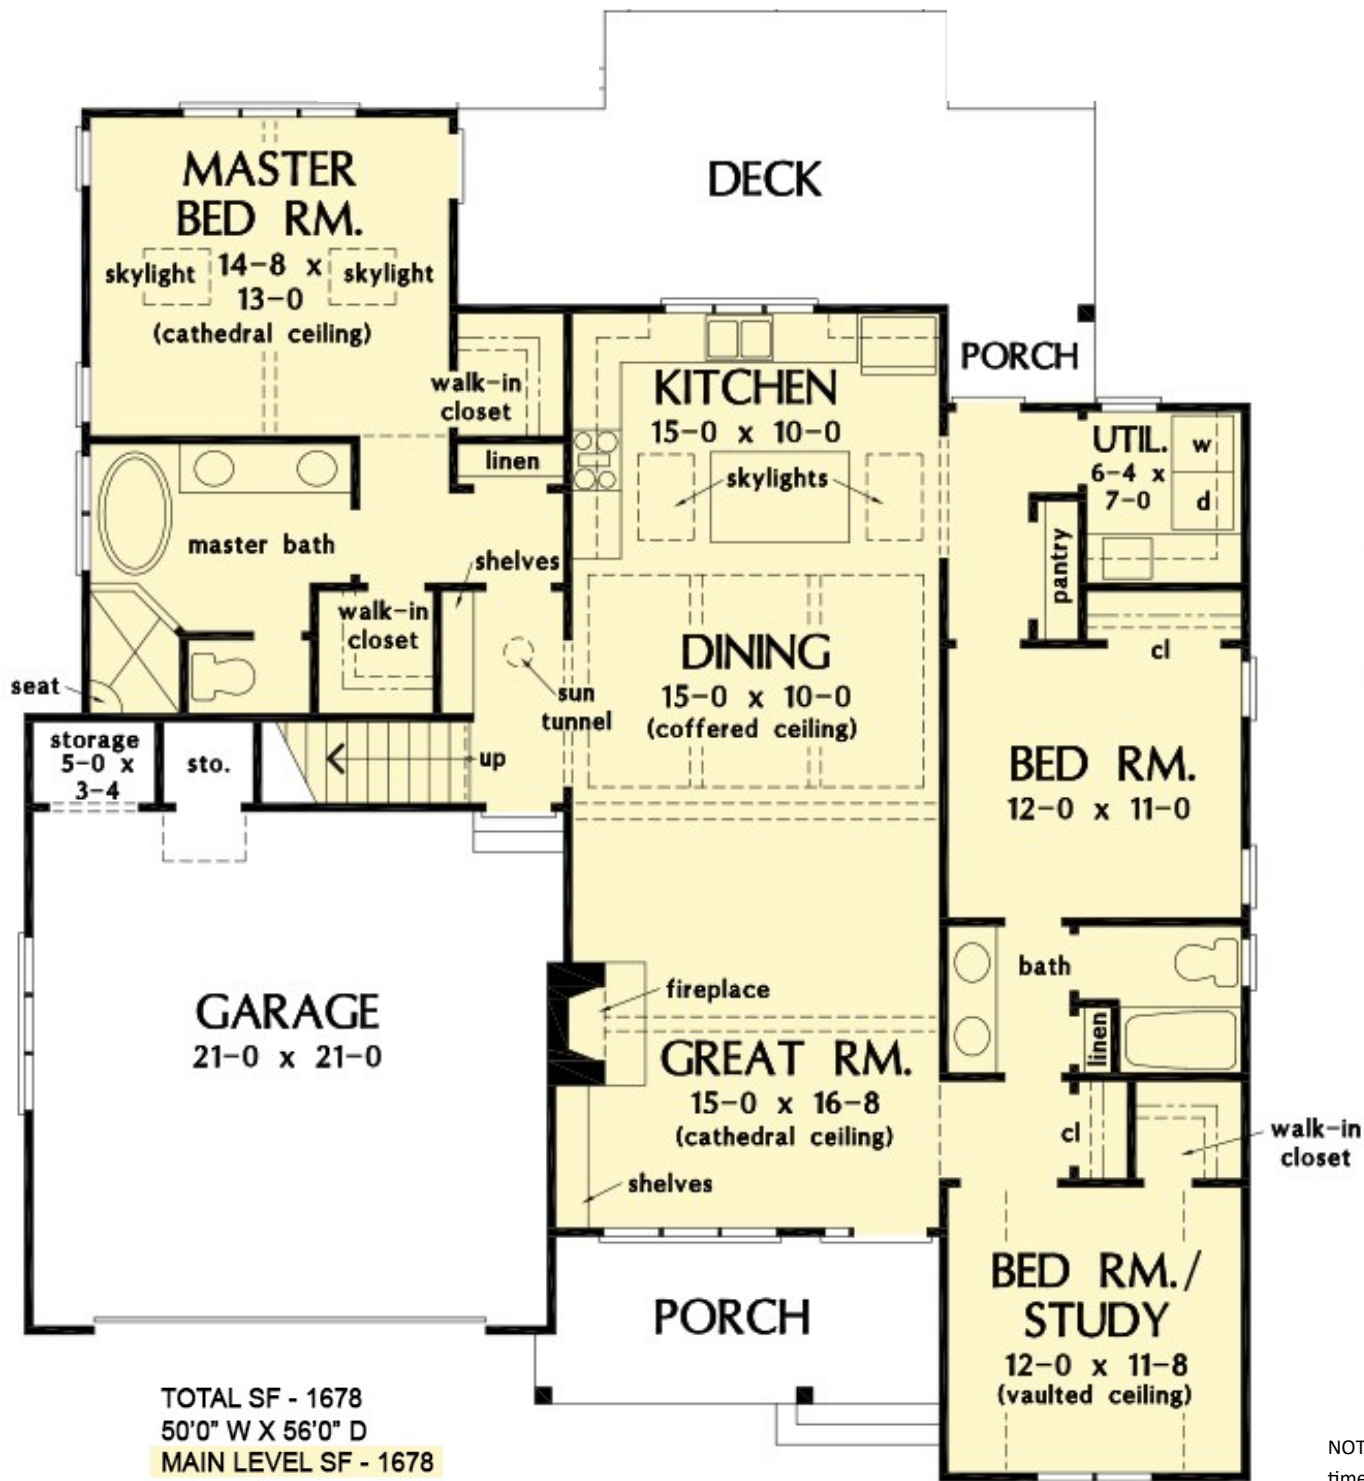

# Shiloh

TOTAL SF - 1678  
 50'0" W X 56'0" D  
 MAIN LEVEL SF - 1678

BONUS ROOM  
 OPTIONAL BONUS ROOM SF - 360

NOTE: Although all illustrations and specification are believed correct at the time of publication, accuracy cannot be guaranteed. The right is reserved to make changes without notice or obligation. Room sizes are approximate.