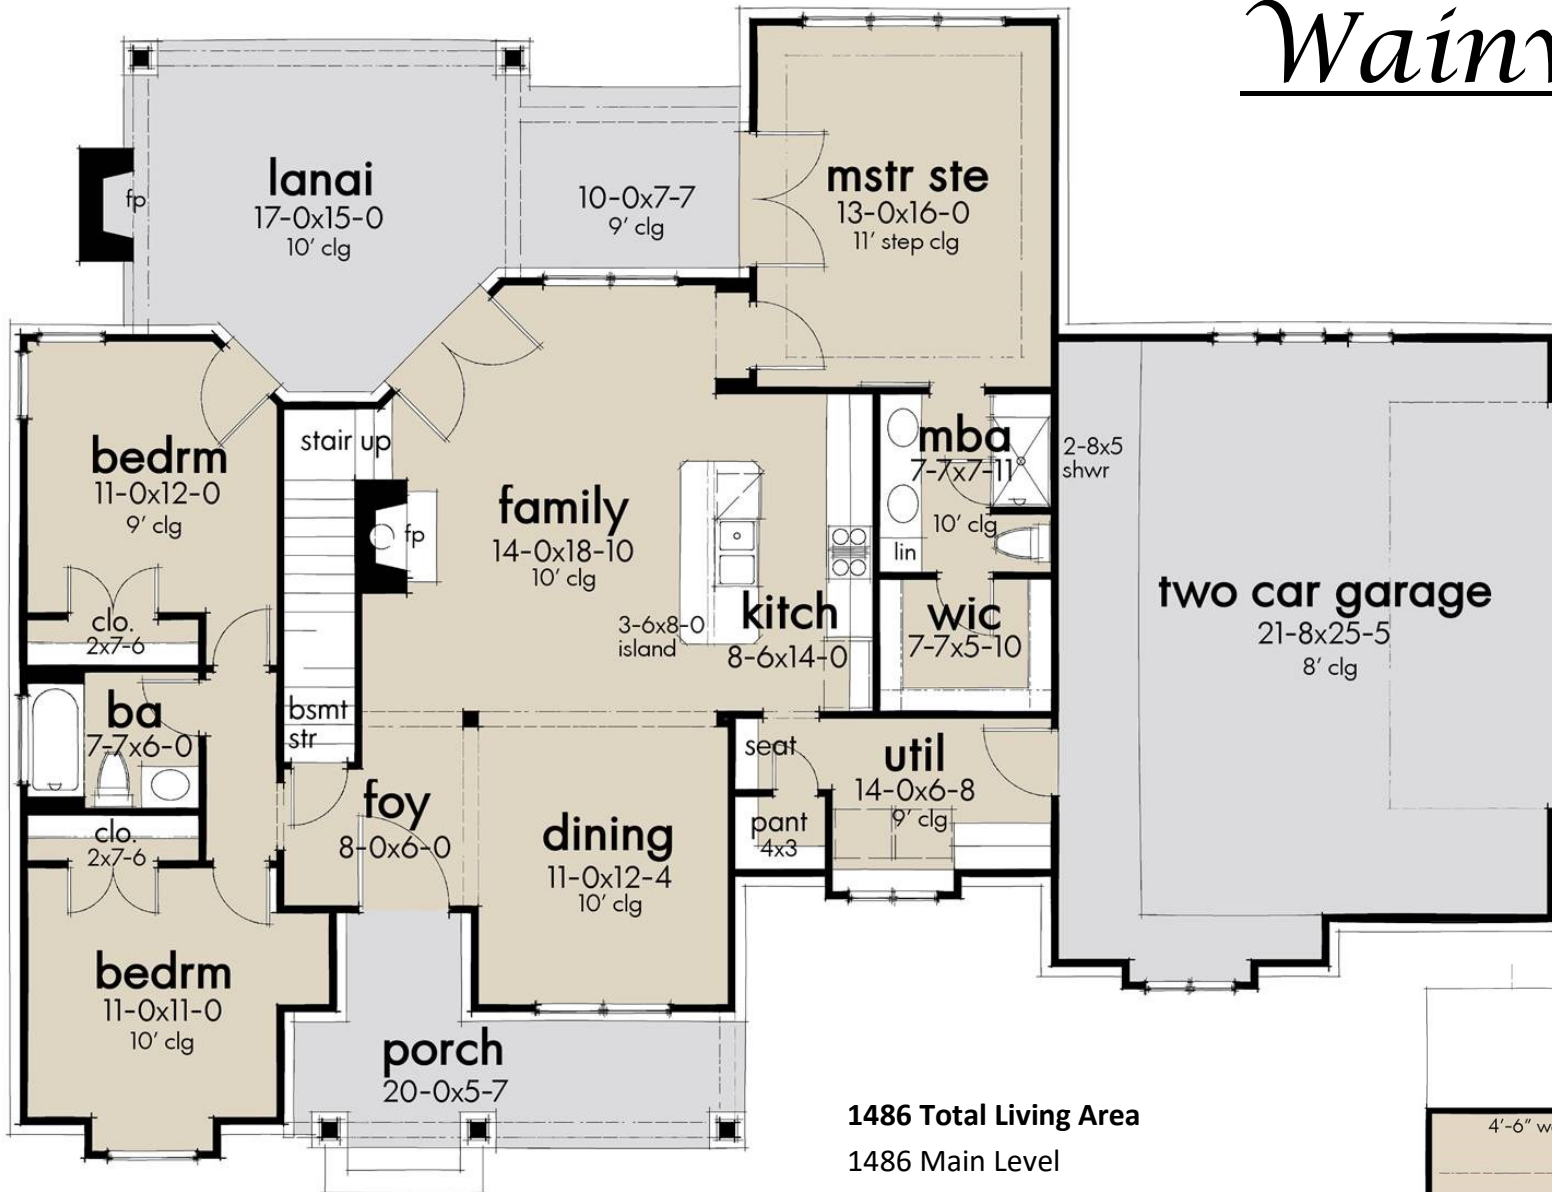

Wainwright

Custom Built Homes By
BON TON BUILDERS, INC

(717) 637-4136

Wainwright

1486 Total Living Area

1486 Main Level

513 Bonus Room

3 Bedrooms

2 Full Baths

2 Car Garage

68'11" W x 51'0" D

NOTE: Although all illustrations and specification are believed correct at the time of publication, accuracy cannot be guaranteed. The right is reserved to make changes without notice or obligation. Room sizes are approximate.