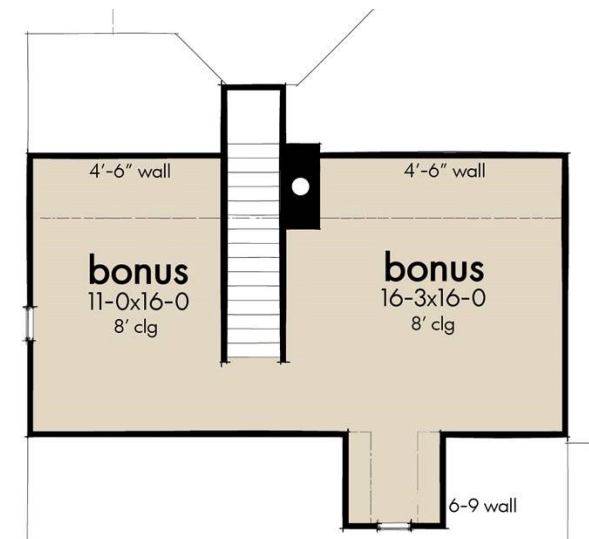

Wainwright

Custom Built Homes By
BON TON BUILDERS, INC

(717) 637-4136

Wainwright

1486 Total Living Area

1486 Main Level

513 Bonus Room

3 Bedrooms

2 Full Baths

2 Car Garage

68'11" W x 51'0" D

NOTE: Although all illustrations and specification are believed correct at the time of publication, accuracy cannot be guaranteed. The right is reserved to make changes without notice or obligation. Room sizes are approximate.